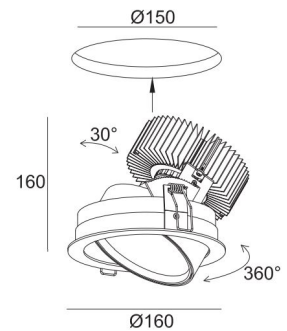

TECHNICAL DATA

Application	ceiling - recessed
Dimensions	cut out: Ø150mm h170mm
IP rating	IP20
Power	700mA / 1750mA
Lifetime L70/F10/65°C	>60000h
MacAdam ellipse	3
Guarantee	5 year

(*on components, only if ordered luminaire + driver)