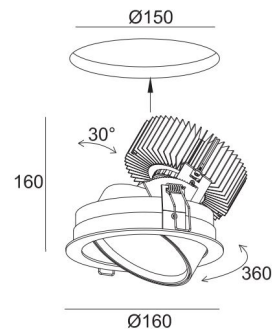

Color Temperature	Wattage	Forward Current	Lumen (LED) (at tp = 65°C)	Lumen/Watt (LED) (at tp = 65°C)	CRI	Energy Label
3250K	23,3W	700mA	2750 lm	118 lm/W	95	A+
	65,8W	1750mA	5950 lm	90 lm/W	95	A+

ORDER REFERENCE

> FIXTURE

! ORDER REFERENCE + W (white) / B (black)

3250K

HE 700mA

- 16° ZUMI0101493202082 Cannon Fashion SLE G5 HE 23,3W 700mA 2750 lm 3250K CRI95 16° glass excl. conv.
- 26° ZUMI0101493203082 Cannon Fashion SLE G5 HE 23,3W 700mA 2750 lm 3250K CRI95 26° glass excl. conv.
- 42° ZUMI0101493204082 Cannon Fashion SLE G5 HE 23,3W 700mA 2750 lm 3250K CRI95 42° glass excl. conv.

HO 1750mA

- 16° ZUMI0101493202112 Cannon Fashion SLE G5 HO 65,8W 1750mA 5950 lm 3250K CRI95 16° glass excl. conv.
- 26° ZUMI0101493203112 Cannon Fashion SLE G5 HO 65,8W 1750mA 5950 lm 3250K CRI95 26° glass excl. conv.
- 42° ZUMI0101493204112 Cannon Fashion SLE G5 HO 65,8W 1750mA 5950 lm 3250K CRI95 42° glass excl. conv.

> CONVERTER

HE 700mA

dimmable

ZUMI28000125278 LCAI 35W 700mA ECO SR + I SELECT PLUG (DALI, DSI, switchDIM)

non dimmable

TRID24166314 LCI 30W 700mA IP20

HO 1750mA

dimmable

ZUMI28000256274 LCAI 100W 1750mA ECO SR + I SELECT PLUG + LCF 12V Fandr. (DALI, DSI, switchDIM)

non dimmable

ZUMI28000204274 LCI 100W 1750mA TOP SR + I SELECT PLUG +LCF 12V Fandriver