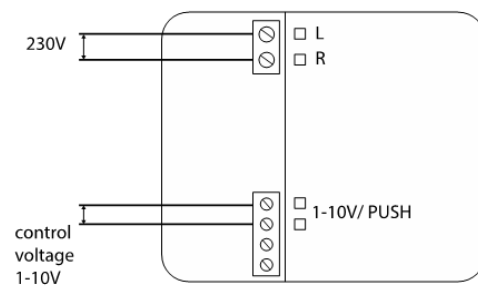

## 2. Installation

Fix the ring against the wall (or ceiling) with  
 2 screws

Connect the feeding cable to the LED driver  
 Connect the earthing cable

Fix the Diabolo on the ring by means of an  
 Allen key.