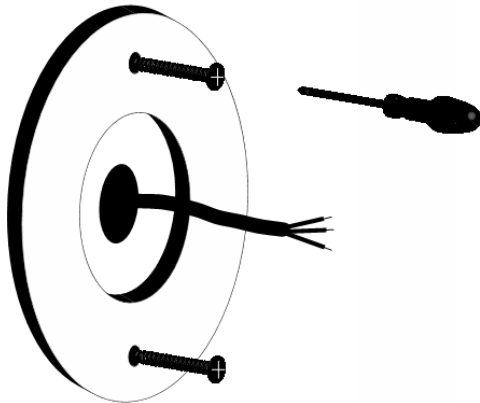

## 1. Safety instructions **READ BEFORE USE**

Always switch off electricity preceding connection and cleaning. Only to be connected by authorized persons.  
 Fix the lamps on a solid base by using the appropriate fixing materials.  
 Do not hang above a source of heat.

## 2. Installation

Fix the ring against the wall (or ceiling) with  
 2 screws

Connect the feeding cable to the LED driver  
 Connect the earthing cable

Fix the Diabolo on the ring by means of an  
 Allen key.