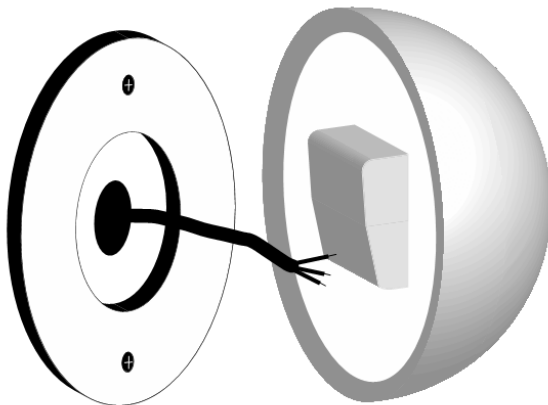

## 1. Safety instructions **READ BEFORE USE**

Always switch off electricity preceding connection and cleaning. Only to be connected by authorized persons.  
 Fix the lamps on a solid base by using the appropriate fixing materials.  
 Do not hang above a source of heat.

## 2. Installation

Fix the ring against the wall (or ceiling) with  
 2 screws

Connect the feeding cable to the LED driver  
 Connect the earthing cable

Fix the Diabolo on the ring by means of an  
 Allen key.