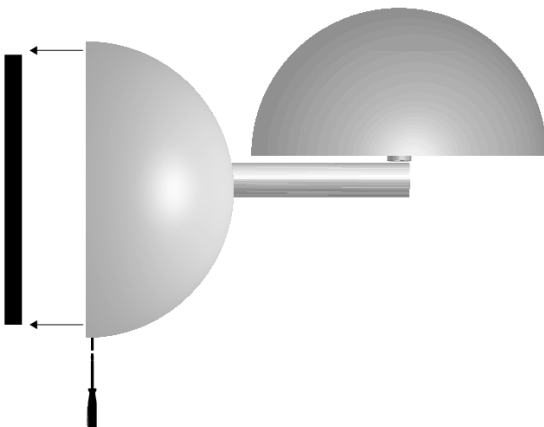

## 2. Installation

Fix the ring against the wall (or ceiling) with  
 2 screws

Connect the feeding cable to the LED driver  
 Connect the earthing cable

Fix the Diabolo on the ring by means of an  
 Allen key.