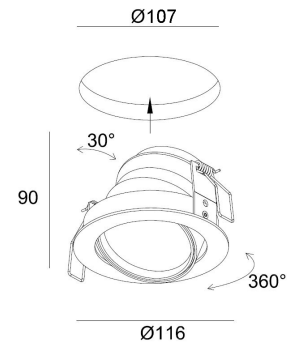

TECHNICAL DATA

Application	ceiling - recessed
Dimensions	cut out: ø107mm h110mm
IP rating	IP20
Power	350mA
Lifetime L70/F10/65°C	>60000h
MacAdam ellipse	3
Guarantee	5 year

(*on components, only if ordered luminaire + driver)