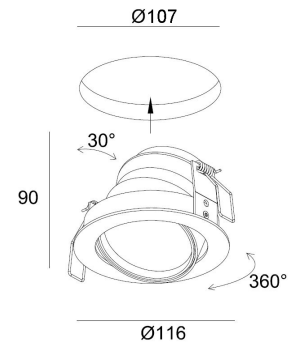

TECHNICAL DATA

Application	ceiling - recessed
Dimensions	cut out: ø107mm h110mm
IP rating	IP20
Power	350mA
Lifetime L70/F10/65°C	>60000h
MacAdam ellipse	2
Guarantee	5 year

(*on components, only if ordered luminaire + driver)