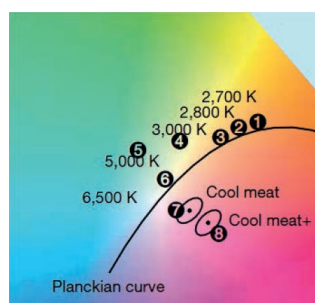

colourSWITCH

- 1- Gold 2700K- bread and cakes
- 2- 2800K- fruit and vegetables
- 3- 3000K
- 4- Fish
- 5- Cheese Yellow
- 6- 5000K
- 7- Cool Meat
- 8- Cool Meat+