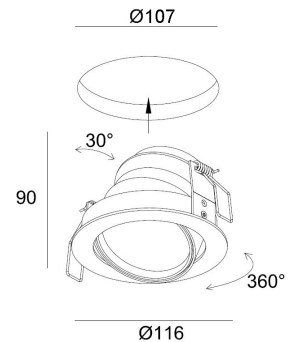

TECHNICAL DATA

Application	ceiling - recessed
Dimensions	cut out: Ø107mm h110mm
IP rating	IP20
Power	350mA
Lifetime L70/F10/65°C	>60000h
MacAdam ellipse	3 (GOLD+ / FRESH MEAT: 4)
Guarantee	5 year
(*on components, only if ordered luminaire + driver)	