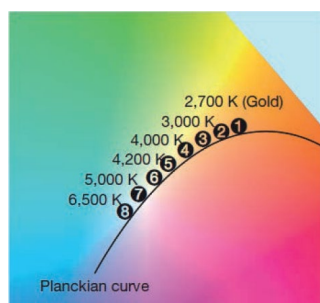

colourTEMPERATURE

- 1- 2700K
- 2- 3000K
- 3- 3500K
- 4- 4000K
- 5- 4200K
- 6- 5000K
- 7- 5700K
- 8- 6500K