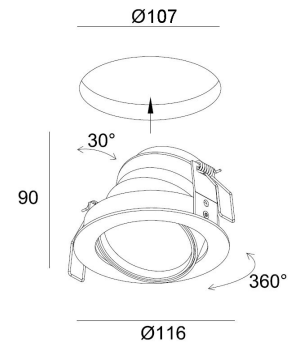

TECHNICAL DATA

Application	ceiling - recessed
Dimensions	cut out: Ø107mm h110mm
IP rating	IP20
Power	350mA
Lifetime L70/F10/65°C	>60000h
MacAdam ellipse	3
Guarantee	5 year

(*on components, only if ordered luminaire + driver)