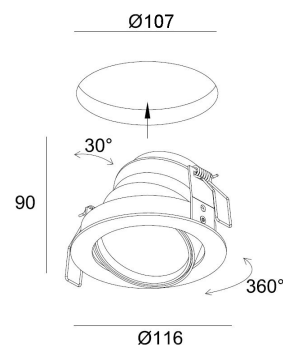

PRODUCT DESCRIPTION

The mini version of the cannon, a recessed downlighter for general or accent lighting. Aluminium fixture, white or black powder coated, available in several color temperatures, with several possible reflectors (25°, 39°, 61°).

Standard equipped with torsion springs.

TECHNICAL DATA

Application	ceiling - recessed
Dimensions	cut out: ø107mm h110mm
IP rating	IP20
Power	350mA
Lifetime L70/F10/65°C	>60000h
MacAdam ellipse	3
Guarantee	5 year

(*on components, only if ordered luminaire + driver)

Color Temperature	Wattage	Forward Current	Lumen (LED) (at tp = 65°C)	Lumen/Watt (LED) (at tp = 65°C)	CRI	Energy Label
2400K	11,8W	350mA	1029 lm	88 lm/W	/	A
2700K	11,8W	350mA	1855 lm	158 lm/W	80+	A++
3000K	11,8W	350mA	1904 lm	162 lm/W	80+	A++
3500K	11,8W	350mA	1939 lm	165 lm/W	80+	A++
4000K	11,8W	350mA	1981 lm	168 lm/W	80+	A++

ORDER REFERENCE

> FIXTURE

! ORDER REFERENCE + (1) **W** (white) / **B** (black)
+ (2) **G** (gold reflector) option only for 2400K, 2700K or 3000K

2400K

- 25° ZUMI2611592415062 Cannon Mini Gold+ SLE G6 11,8W 350mA 1029 lm 2400K 25° glass excl. conv.
- 39° ZUMI2611592416062 Cannon Mini Gold+ SLE G6 11,8W 350mA 1029 lm 2400K 39° glass excl. conv.
- 61° ZUMI2611592417062 Cannon Mini Gold+ SLE G6 11,8W 350mA 1029 lm 2400K 61° glass excl. conv.

2700K

- 25° ZUMI2610082715062 Cannon Mini Classic SLE G6 11,8W 350mA 1855 lm 2700K CRI80 25° glass - excl. conv.
- 39° ZUMI2610082716062 Cannon Mini Classic SLE G6 11,8W 350mA 1855 lm 2700K CRI80 39° glass - excl. conv.
- 61° ZUMI2610082717062 Cannon Mini Classic SLE G6 11,8W 350mA 1855 lm 2700K CRI80 61° glass - excl. conv.

3000K

- 25° ZUMI2609483015062 Cannon Mini Classic SLE G6 11,8W 350mA 1904 lm 3000K CRI80 25° glass - excl. conv.
- 39° ZUMI2609483016062 Cannon Mini Classic SLE G6 11,8W 350mA 1904 lm 3000K CRI80 39° glass - excl. conv.
- 61° ZUMI2609483017062 Cannon Mini Classic SLE G6 11,8W 350mA 1904 lm 3000K CRI80 61° glass - excl. conv.

3500K

- 25° ZUMI2610883515062 Cannon Mini Classic SLE G6 11,8W 350mA 1939 lm 3500K CRI80 25° glass - excl. conv.
- 39° ZUMI2610883516062 Cannon Mini Classic SLE G6 11,8W 350mA 1939 lm 3500K CRI80 39° glass - excl. conv.
- 61° ZUMI2610883517062 Cannon Mini Classic SLE G6 11,8W 350mA 1939 lm 3500K CRI80 61° glass - excl. conv.

4000K

- 25° ZUMI2609584015062 Cannon Mini Classic SLE G6 11,8W 350mA 1981 lm 4000K CRI80 25° glass - excl. conv.
- 39° ZUMI2609584016062 Cannon Mini Classic SLE G6 11,8W 350mA 1981 lm 4000K CRI80 39° glass - excl. conv.
- 61° ZUMI2609584017062 Cannon Mini Classic SLE G6 11,8W 350mA 1981 lm 4000K CRI80 61° glass - excl. conv.