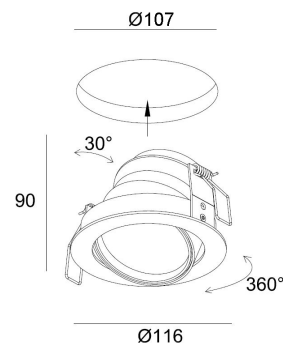

TECHNICAL DATA

Application	ceiling - recessed
Dimensions	cut out: ø107mm h110mm
IP rating	IP20
Power	500mA
Lifetime L70/F10/65°C	>60000h
MacAdam ellipse	3
Guarantee	5 year

(*on components, only if ordered luminaire + driver)

Color Temperature	Wattage	Forward Current	Lumen (LED) (at tp = 65°C)	Lumen/Watt (LED) (at tp = 65°C)	CRI	Energy Label
2700K - 6500K	22,2W	500mA	1350 lm	61 lm/W	90+	A

ORDER REFERENCE

> FIXTURE

! ORDER REFERENCE + W (white) / B (black)

TW		
39°	ZUMI26123TW16072	Cannon mini TW SLE1400 PRE 1350 lm 22,2W 2700-6500K CRI90+ 39° glass excl. conv.
61°	ZUMI26123TW17072	Cannon mini TW SLE1400 PRE 1350 lm 22,2W 2700-6500K CRI90+ 61° glass excl. conv.

> CONVERTER - REQUIRED!

dimmable
ZUMI86459108TW LCAU 2x020/0048 one4all + RJ45U1M + CON. CABLE + SR SET
dimmable DALI (only Device Type 8) , DSI, switchDIM

Control via switchDIM:

A conventional double pushbutton switch can be used for control via switchDIM. One of the pushbuttons is used to set the colour temperature, the other to set the dimming level.

For control via a switchDIM switch different settings can be made:

- Setting for the colour temperature via colourTEMPERATURE mode or colourSWITCH mode with 8 predefined values 2,700 K and 6,500 K.
- Stepless setting for the dimming level between 15 and 100 %.