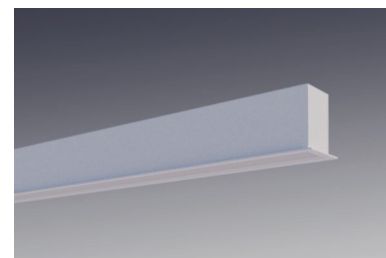

PRODUCT DESCRIPTION

Extruded recessed profile in aluminium, champagne, white or black powder coated with opal polycarbonate protection. Available in several color temperatures, dimmable and non dimmable.

Different compositions can be made with different lengths and corners.

**TECHNICAL DATA**

Application	ceiling - ressed
Dimensions	L x 52 x 60mm
IP rating	IP20
Power	230V
Lifetime L70/F10/65°C	>60000h
MacAdam ellipse	3
Guarantee	5 year