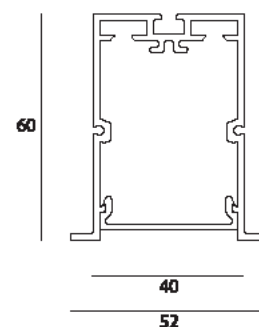

TECHNICAL DATA

Application	ceiling - ressed
Dimensions	L x 52 x 60mm
IP rating	IP20
Power	230V
Lifetime L70/F10/65°C	>60000h
MacAdam ellipse	3
Guarantee	5 year

Color Temperature	Forward current	Lumen/Watt (LED) (at tp = 65°C)	CRI	Energy Label
2700K	450mA	144 lm/W	80+	A++
3000K	450mA	152 lm/W	80+	A++
4000K	450mA	158 lm/W	80+	A++