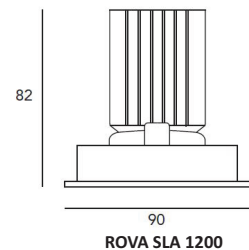

**TECHNICAL DATA**

Application	ceiling - recessed
Dimensions	cut out: torsion springs: $\varnothing 86\text{mm}$ h100mm flat springs: $\varnothing 83\text{mm}$ h100mm
IP rating	IP20
Power	250/350mA
Lifetime L70/B10/65°C	250mA: 42000h / 350mA: >50000h
MacAdam ellipse	3
Guarantee	3 year