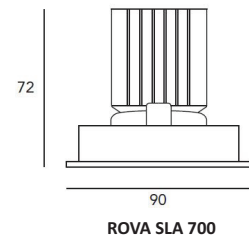

**TECHNICAL DATA**

Application	ceiling - recessed
Dimensions	cut out: torsion springs: $\varnothing 86\text{mm}$ h100mm flat springs: $\varnothing 83\text{mm}$ h100mm
IP rating	IP20
Power	250/350mA
Lifetime L70/B10/65°C	250mA: 42000h / 350mA: >50000h
MacAdam ellipse	3
Guarantee	3 year