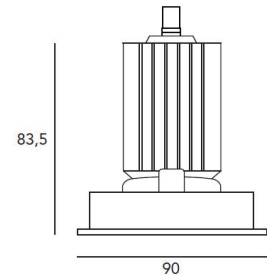

TECHNICAL DATA

Application	ceiling - recessed
Dimensions	cut out: torsion springs: ø86mm h110mm flat springs: ø83mm h110mm
IP rating	IP20
Power	230V
Lifetime L70/B10/75°C	42000h
MacAdam ellipse	3
Guarantee	3 year

Color Temperature	Wattage	Forward Current	Lumen (LED) (at tp = 65°C)	Lumen/Watt (LED) (at tp = 65°C)	CRI	Energy Label
2700K	9,5W	230V	710 lm	75 lm/W	90+	A+
3000K	9,5W	230V	760 lm	80 lm/W	90+	A+
4000K	9,5W	230V	810 lm	85 lm/W	90+	A+