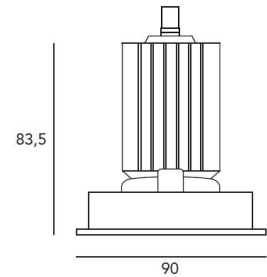

TECHNICAL DATA

Application	ceiling - recessed
Dimensions	cut out: torsion springs: ø86mm h110mm flat springs: ø83mm h110mm
IP rating	IP20
Power	230V
Lifetime L70/B10/75°C	42000h
MacAdam ellipse	3
Guarantee	3 year

Color Temperature	Wattage	Forward Current	Lumen (LED) (at tp = 65°C)	Lumen/Watt (LED) (at tp = 65°C)	CRI	Energy Label
2700K	9,5W	230V	710 lm	75 lm/W	90+	A+
3000K	9,5W	230V	760 lm	80 lm/W	90+	A+
4000K	9,5W	230V	810 lm	85 lm/W	90+	A+