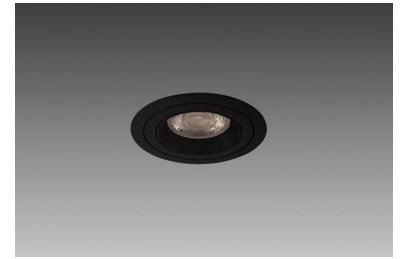

PRODUCT DESCRIPTION

Adjustable recessed downlighter for general or accent lighting.
Aluminium fixture, white or black powder coated, provided with a LEDmodule which replaces the GU10 halogen spotlight. Available in 2700, 3000 and 4000K.

TECHNICAL DATA

Application	ceiling - recessed
Dimensions	cut out: torsion springs: ø86mm h110mm flat springs: ø83mm h110mm
IP rating	IP20
Power	230V
Lifetime L70/B10/75°C	42000h
MacAdam ellipse	3
Guarantee	3 year