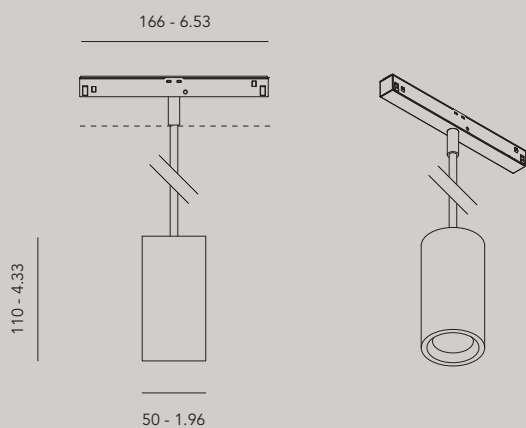

°bevel new

materials	aluminium coated or anodised / PC
weight	600gr / 1.32lb
voltage	48 Vdc
wattage	8,2 W
ugr	<19
dimming	DALI, 0-10V, 1-10V, switchDIM, Casambi, Google Home & Amazon Alexa*

*from Q3 2020

IP20  CE ENEC

**Order Code**

20500.AA00.BBBB.CCC.DD bevel

20501.AA00.BBBB.CCC.DD bevel monopoint

AA Finish

- 01 black
- 02 white
- 22 aluminum anodised brushed
- 23 brass anodised brushed
- 25 bronze anodised brushed
- 26 dark bronze anodised brushed