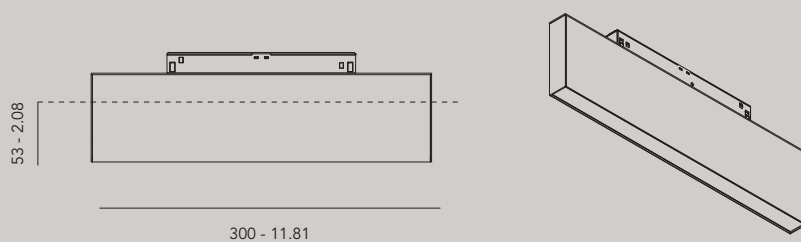

°out

materials	aluminium coated or anodised / PC
weight	510gr / 1.12lb
voltage	48 Vdc
wattage	8,2W / 16,8W (high output)
dimming	DALI, 0-10V, 1-10V, switchDIM, Casambi, Google Home & Amazon Alexa*

*from Q3 2020

IP20    ENEC

°out - frosted ice

Order Code

11000.AA00.BBBB.CCC.DD out

11002.AA00.BBBB.CCC.DD out high output

AA	Finish
01	black
02	white
22	aluminum anodised
23	brass anodised
25	bronze anodised
26	dark bronze anodised