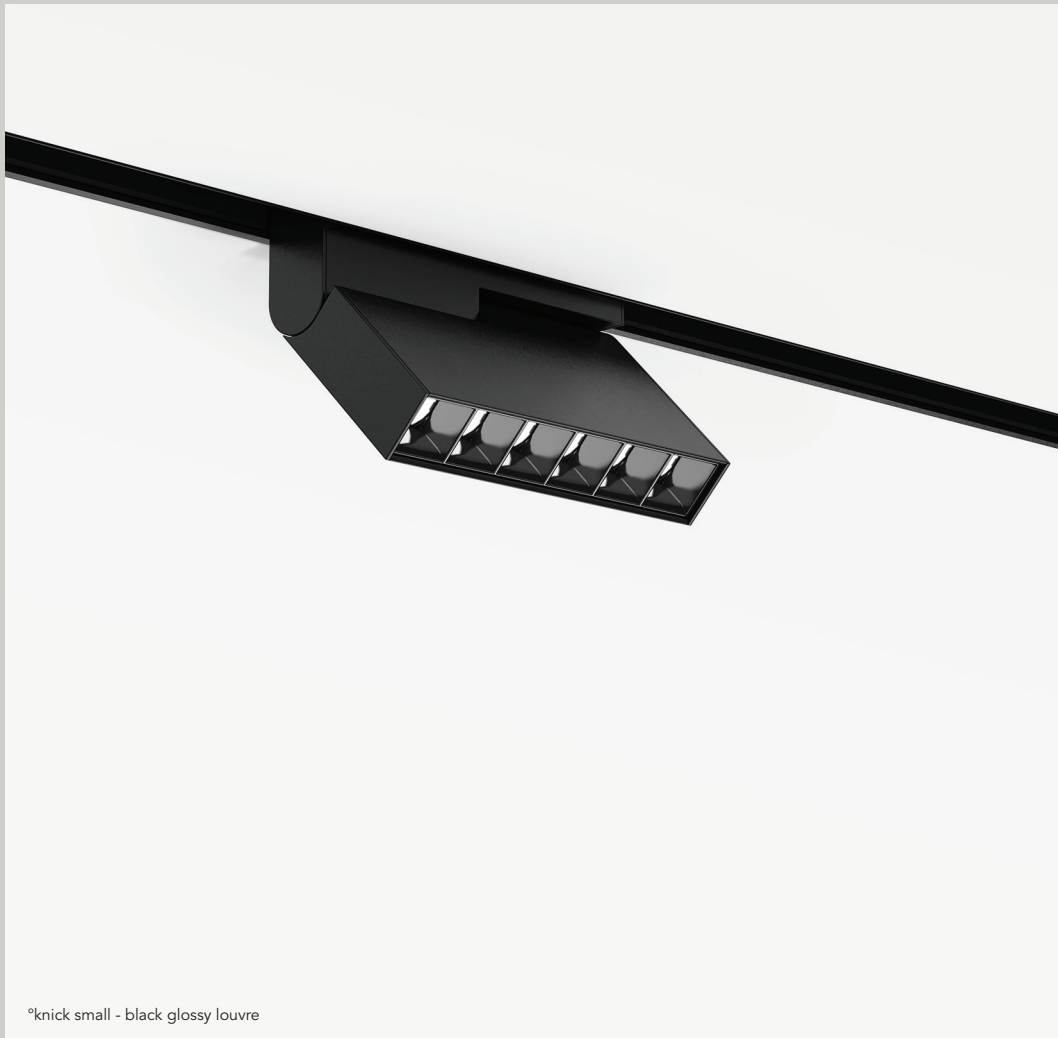

°knick small ^{new}

materials	aluminium coated or anodised / PC
weight	260gr / 0.57lb
voltage	48 Vdc
wattage	9,6 W
ugr	louvre <19
dimming	DALI, 0-10V, 1-10V, switchDIM, Casambi, Google Home & Amazon Alexa*

*from Q3 2020

IP20    ENEC

*knick small - black glossy louvre

knick small**knick small turn****Order Code**

10600.AA00.BBBB.CCC.DD knick small

10603.AA00.BBBB.CCC.DD knick small monopoint

10610.AA00.BBBB.CCC.DD knick small turn

10613.AA00.BBBB.CCC.DD knick small turn monopoint

AA**Finish**

- 01 black
- 02 white
- 22 aluminum anodised
- 23 brass anodised
- 25 bronze anodised
- 26 dark bronze anodised

BBBB**Light**

- 9527 cri >95, 2700K
- 9530 cri >95, 3000K
- 9540 cri >95, 4000K - on request