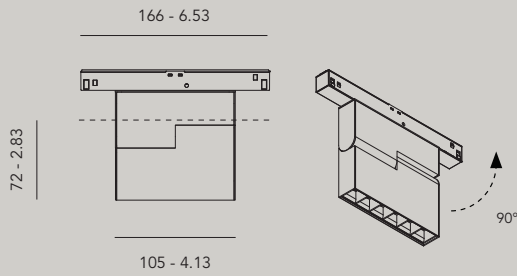

°knick small ^{new}

materials	aluminium coated or anodised / PC
weight	260gr / 0.57lb
voltage	48 Vdc
wattage	9,6 W
ugr	louvre <19
dimming	DALI, 0-10V, 1-10V, switchDIM, Casambi, Google Home & Amazon Alexa*

*from Q3 2020

IP20    ENEC

*knick small - black glossy louvre

knick small**knick small turn****Order Code**

10600.AA00.BBBB.CCC.DD knick small

10603.AA00.BBBB.CCC.DD knick small monopoint

10610.AA00.BBBB.CCC.DD knick small turn