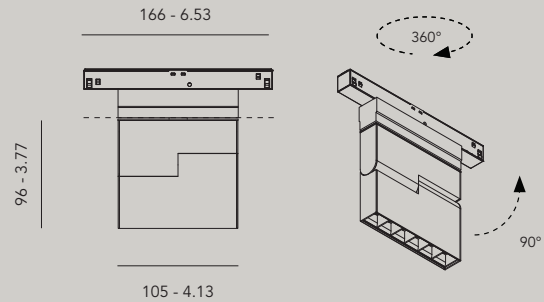

°knick small ^{new}

materials	aluminium coated or anodised / PC
weight	260gr / 0.57lb
voltage	48 Vdc
wattage	9,6 W
ugr	louvre <19
dimming	DALI, 0-10V, 1-10V, switchDIM, Casambi, Google Home & Amazon Alexa*

*from Q3 2020

IP20    ENEC

*knick small - black glossy louvre

knick small**knick small turn****Order Code**

10600.AA00.BBBB.CCC.DD knick small

10603.AA00.BBBB.CCC.DD knick small monopoint

10610.AA00.BBBB.CCC.DD knick small turn