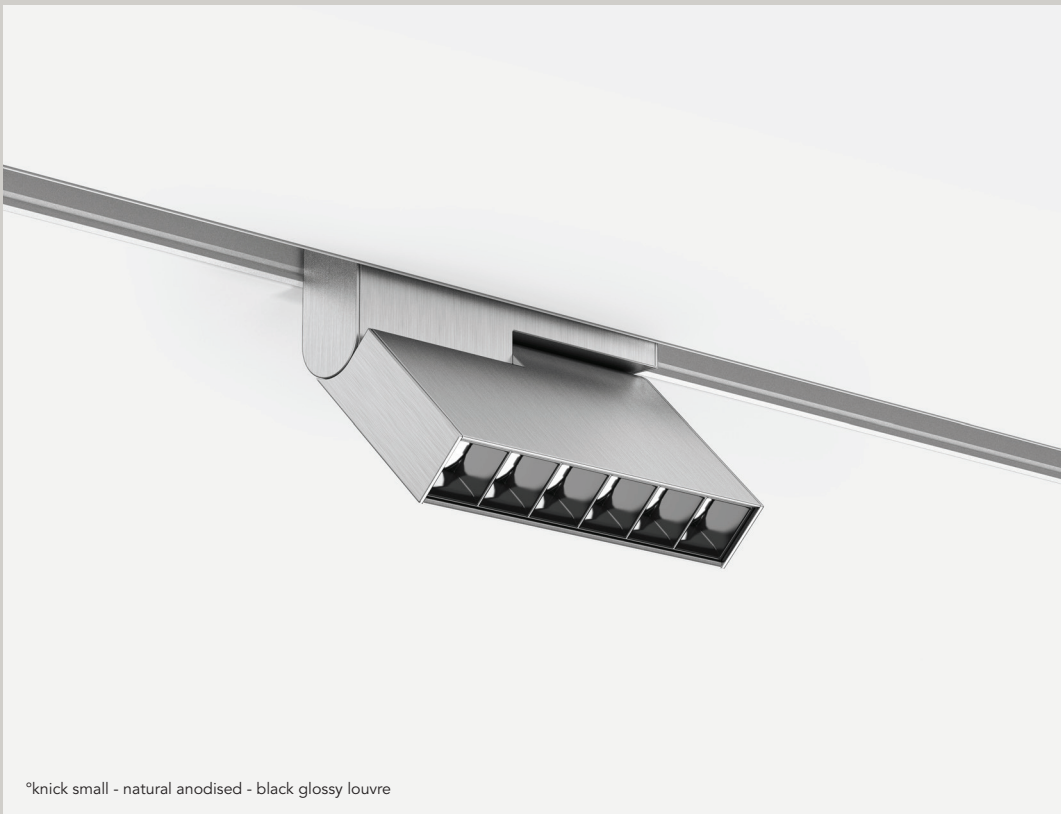

*knick small - natural anodised - black glossy louvre