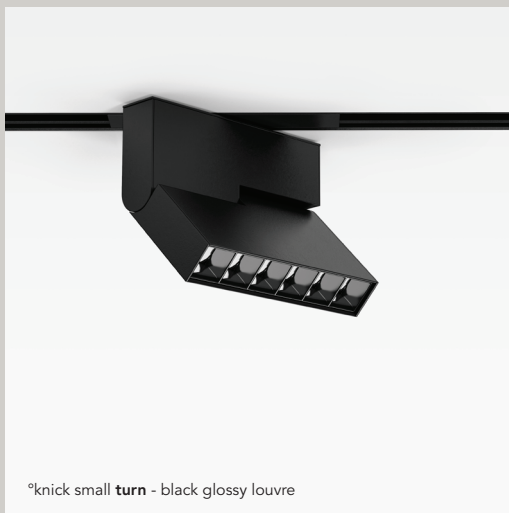

°knick small ^{new}

materials	aluminium coated or anodised / PC
weight	260gr / 0.57lb
voltage	48 Vdc
wattage	9,6 W
ugr	louvre <19
dimming	DALI, 0-10V, 1-10V, switchDIM, Casambi, Google Home & Amazon Alexa*

*from Q3 2020

IP20    ENEC

*knick small - black glossy louvre

knick small**knick small turn****Order Code**

10600.AA00.BBBB.CCC.DD knick small

10603.AA00.BBBB.CCC.DD knick small monopoint

10610.AA00.BBBB.CCC.DD knick small turn

10613.AA00.BBBB.CCC.DD knick small turn monopoint

AA**Finish**

- 01 black
- 02 white
- 22 aluminum anodised
- 23 brass anodised
- 25 bronze anodised
- 26 dark bronze anodised

BBBB**Light**

- 9527 cri >95, 2700K
- 9530 cri >95, 3000K
- 9540 cri >95, 4000K - on request

*knick small - dark bronze anodised - black glossy louvre

*knick small - bronze anodised - black glossy louvre

*knick small - brass anodised - black glossy louvre

*knick small - natural anodised - black glossy louvre