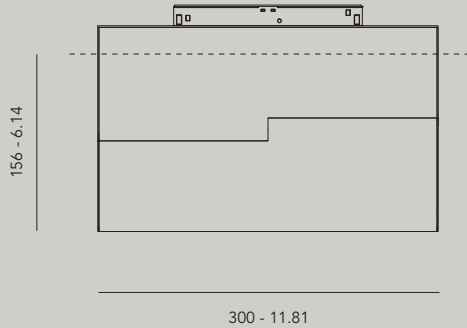

°knick

materials	aluminium coated or anodised / PC
weight	1070gr / 2.35-lb
voltage	48 Vdc
wattage	8,2W - 16,8W (high output)
dimming	DALI, 0-10V, 1-10V, switchDIM, Casambi, Google Home & Amazon Alexa*

*from Q3 2020

IP20    ENEC

Order Code

10500.AA00.BBBB.CCC.DD knick

10501.AA00.BBBB.CCC.DD knick high output

10503.AA00.BBBB.CCC.DD knick monpoint

10504.AA00.BBBB.CCC.DD knick high output monpoint

AA Finish

- 01 black
- 02 white
- 22 aluminum anodised
- 23 brass anodised
- 25 bronze anodised
- 26 dark bronze anodised