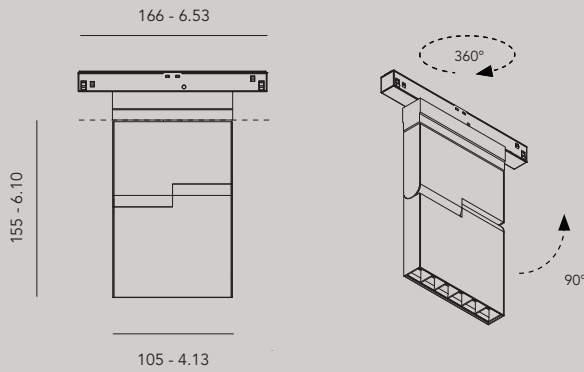

°turn plus

materials	aluminium coated or anodised / PC
weight	465gr / 1.02lb
voltage	48 Vdc
wattage	13 W
ugr	louvre <19
dimming	DALI, 0-10V, 1-10V, switchDIM, Casambi, Google Home & Amazon Alexa*

*from Q3 2020

IP20  CE ENEC

°turn plus - black glossy louvre

Order Code

10900.AA00.BBBB.CCC.DD turn plus

10903.AA00.BBBB.CCC.DD turn plus monopoint

AA Finish

01	black	
02	white	
22	aluminum anodised	on request
23	brass anodised	on request
25	bronze anodised	on request
26	dark bronze anodised	on request