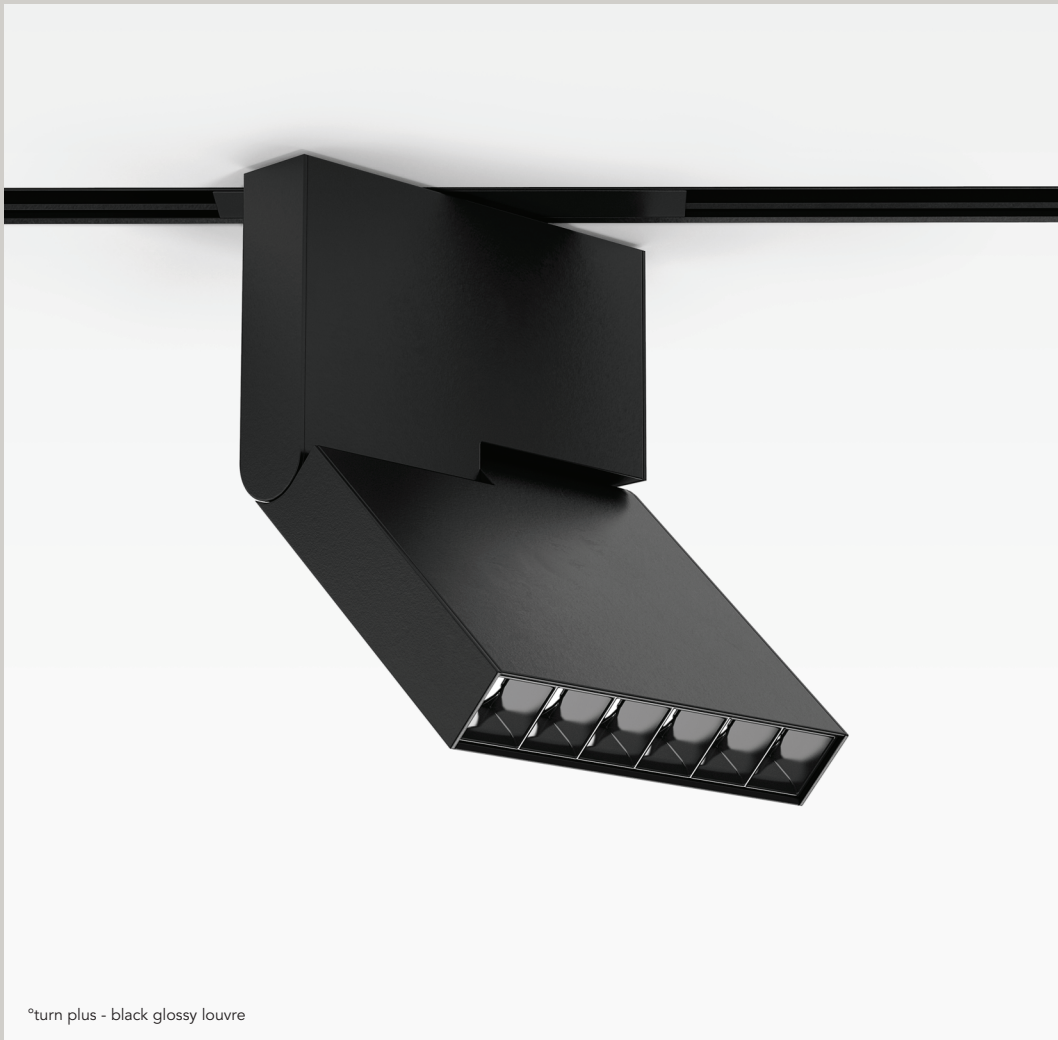

°turn plus

materials	aluminium coated or anodised / PC
weight	465gr / 1.02lb
voltage	48 Vdc
wattage	13 W
ugr	louvre <19
dimming	DALI, 0-10V, 1-10V, switchDIM, Casambi, Google Home & Amazon Alexa*

*from Q3 2020

IP20  CE ENEC

°turn plus - black glossy louvre

Order Code

10900.AA00.BBBB.CCC.DD turn plus

10903.AA00.BBBB.CCC.DD turn plus monopoint

AA Finish

01	black	
02	white	
22	aluminum anodised	on request
23	brass anodised	on request
25	bronze anodised	on request
26	dark bronze anodised	on request

BBBB Light

9527	cri >95, 2700K
9530	cri >95, 3000K
9540	cri >95, 4000K - on request

CCC Optic

001	frosted ice	630lm - 280cd
002	microprism	670lm - 410cd
251	25° + frosted ice	720lm - 620cd
252	25° + microprism	810lm - 1080cd
105	10° black glossy louvre	1195lm - 23250cd
250	25° black glossy louvre	880lm - 3330cd
350	35° black glossy louvre	870lm - 2500cd