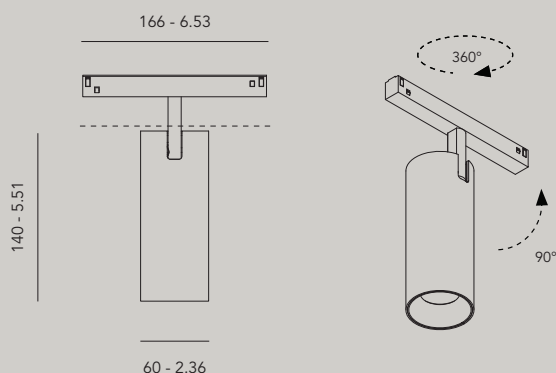

°tubu 60^{new}

materials	aluminium coated / PC
weight	330gr / 0.72lb
voltage	48 Vdc
wattage	15,4 W
ugr	<19
dimming	DALI, 0-10V, 1-10V, switchDIM, Casambi, Google Home & Amazon Alexa*

*from Q3 2020

IP20  CE ENEC

°tubu 60 - matt louvre

Order Code

11500.AA00.BBBB.CCC.DD tubu 60

11503.AA00.BBBB.CCC.DD tubu 60 monopoint

AA	Finish	
01	black	
02	white	
22	aluminum anodised	on request
23	brass anodised	on request
25	bronze anodised	on request
26	dark bronze anodised	on request

Accessories

10150.0100 recessed ceiling rose black, Ø50 mm

10150.0200 recessed ceiling rose white, Ø50 mm

* Values for 3000K. Color temperature influences the lumen output. Download complete photometric data on our website.