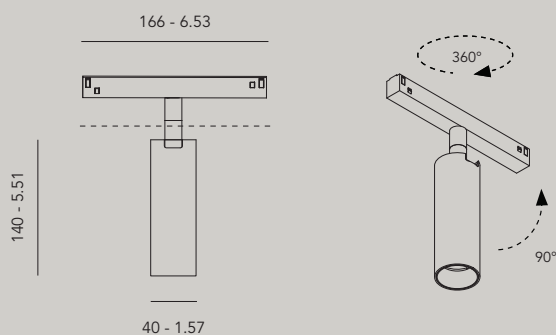

°tubu 40^{new}

materials	aluminium coated / PC
weight	200gr / 0.44lb
voltage	48 Vdc
wattage	6,7 W
ugr	<19
dimming	DALI, 0-10V, 1-10V, switchDIM, Casambi, Google Home & Amazon Alexa*

*from Q3 2020

IP20  CE ENEC

°tubu 40

Order Code

11400.AA00.BBBB.CCC.DD tubu 40

11403.AA00.BBBB.CCC.DD tubu 40 monopoint

AA	Finish	
01	black	
02	white	
22	aluminum anodised	on request
23	brass anodised	on request
25	bronze anodised	on request
26	dark bronze anodised	on request

Accessories

10150.0100 recessed ceiling rose black, Ø50 mm

10150.0200 recessed ceiling rose white, Ø50 mm

* Values for 3000K. Color temperature influences the lumen output. Download complete photometric data on our website.