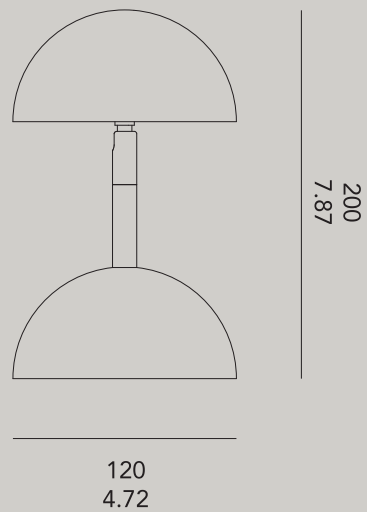

°diabolo

Two hemispheres, a couple or twins, of which one of them is lighted by LED and rotates 190° / 360° on its axis. Single or in line, it evokes images of a solar eclipse, a chesterfield chair or a diabolo toy. Available as table-lamp, wall lamp or ceiling lamp and in several colors.

Design by Bart Lens

°diabolo

DBL.WH.30	white - 3000K LED
DBL.BK.30	black - 3000K LED
DBL.BRZ.30	bronze - 3000K LED
DBL.BRS.30	brass - 3000K LED
DBL.RAL.30	other RAL colors - 3000K LED
DBL.TBL.WH.30	table model - white - 3000K LED
DBL.TBL.BK.30	table model - black - 3000K LED
DBL.TBL.BRZ.30	table model - bronze - 3000K LED
DBL.TBL.BRS.30	table model - brass - 3000K LED
DBL.TBL.RAL.30	table model - other RAL colors - 3000K LED
DBL.WH.27	white - 2700K LED
DBL.BK.27	black - 2700K LED
DBL.BRZ.27	bronze - 2700K LED
DBL.BRS.27	brass - 2700K LED
DBL.RAL.27	other RAL colors - 2700K LED
DBL.TBL.WH.27	table model - white - 2700K LED
DBL.TBL.BK.27	table model - black - 2700K LED
DBL.TBL.BRZ.27	table model - bronze - 2700K LED
DBL.TBL.BRS.27	table model - brass - 2700K LED
DBL.TBL.RAL.27	table model - other RAL colors - 2700K LED

material: painted aluminium - weight: 1,2 kg / 42,3 oz - 230VAC - 5W - dimmable 1-10V