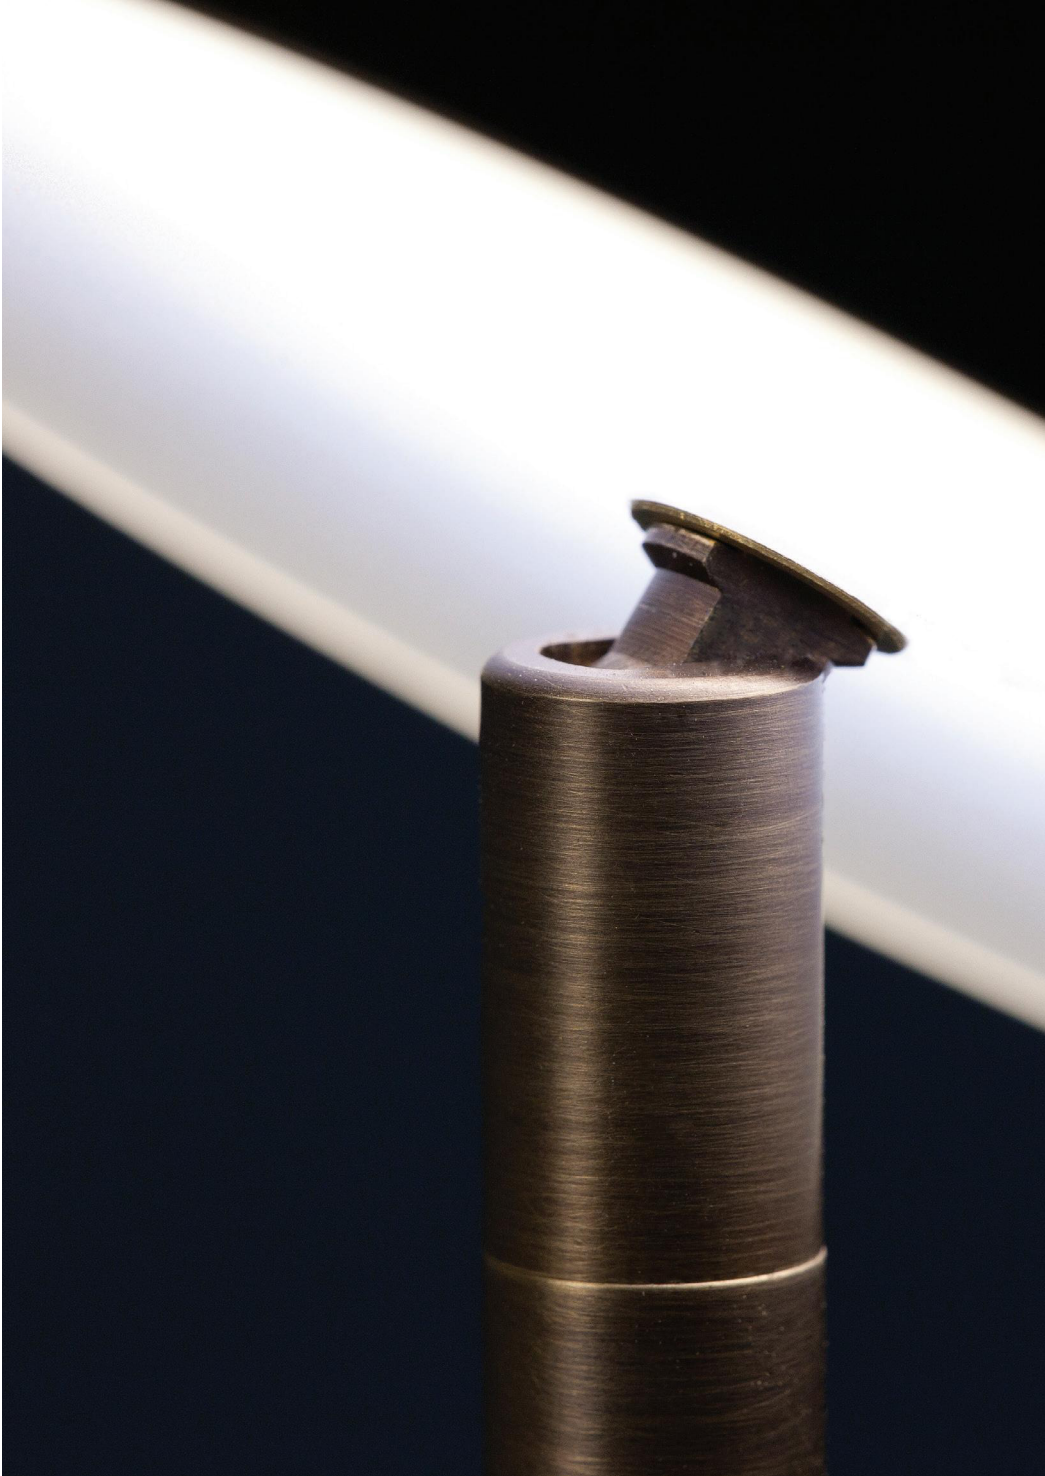

°diabolo

Two hemispheres, a couple or twins, of which one of them is lighted by LED and rotates 190° / 360° on its axis. Single or in line, it evokes images of a solar eclipse, a chesterfield chair or a diabolo toy. Available as table-lamp, wall lamp or ceiling lamp and in several colors.

Design by Bart Lens

°diabolo

DBL.WH.30	white - 3000K LED
DBL.BK.30	black - 3000K LED
DBL.BRZ.30	bronze - 3000K LED
DBL.BRS.30	brass - 3000K LED
DBL.RAL.30	other RAL colors - 3000K LED
DBL.TBL.WH.30	table model - white - 3000K LED
DBL.TBL.BK.30	table model - black - 3000K LED
DBL.TBL.BRZ.30	table model - bronze - 3000K LED
DBL.TBL.BRS.30	table model - brass - 3000K LED
DBL.TBL.RAL.30	table model - other RAL colors - 3000K LED
DBL.WH.27	white - 2700K LED
DBL.BK.27	black - 2700K LED
DBL.BRZ.27	bronze - 2700K LED
DBL.BRS.27	brass - 2700K LED
DBL.RAL.27	other RAL colors - 2700K LED
DBL.TBL.WH.27	table model - white - 2700K LED
DBL.TBL.BK.27	table model - black - 2700K LED
DBL.TBL.BRZ.27	table model - bronze - 2700K LED
DBL.TBL.BRS.27	table model - brass - 2700K LED
DBL.TBL.RAL.27	table model - other RAL colors - 2700K LED

material: painted aluminium - weight: 1,2 kg / 42,3 oz - 230VAC - 5W - dimmable 1-10V