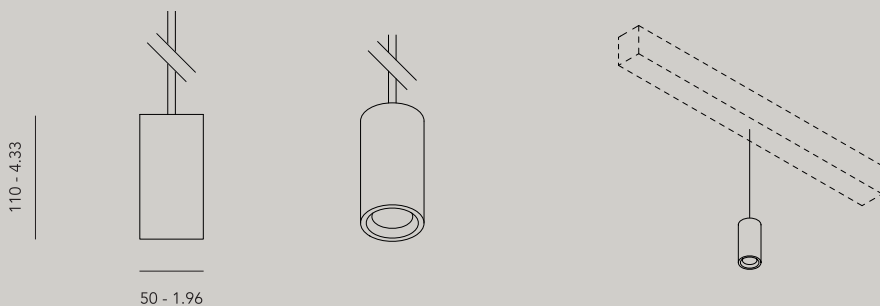

# °bloc.bevel

materials aluminium coated or anodised / PC  
weight 600gr / 1.32lb  
voltage 48 Vdc  
wattage 8,2 W  
ugr <19  
dimming DALI, 0-10V, 1-10V, switchDIM, Casambi, Google Home & Amazon Alexa\*  
\*from Q3 2020

IP20  CE ENEC

**Natural**  
anodised  
aluminum

**Brass**  
anodised  
aluminum

**Bronze**  
anodised  
aluminum

**Dark Bronze**  
anodised  
aluminum

**Order Code**

20500.AA00.BBBB.CCC.DD bevel

20501.AA00.BBBB.CCC.DD bevel monopoint

**°bevel must always be accompanied with a °bloc** (see page 141)

max. 1 °bevel on bloc.300

max. 2 °bevel on bloc.600

max. 3 °bevel on bloc.900

**AA Finish**

- 01 black
- 02 white
- 22 aluminum anodised brushed
- 23 brass anodised brushed
- 25 bronze anodised brushed
- 26 dark bronze anodised brushed