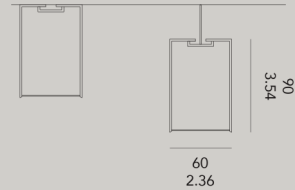

# °ledline 60

177

material	anodised aluminium coated
weight	2,5 kg/m - 1,65 lb/ft
voltage	110-240 Vac
cri	>90
wattage	28W / meter
dali	supported DT6 option
certifications	CE ENEC
classifications	IP20 

<b>LL60.L.B.T.K.D</b>		led modules cuttable every 8 cm
Length	<b>2000</b> <b>100 - ...</b>	standard length custom length
Body color	<b>BK</b> <b>WH</b> <b>AL</b>	black matt ral 9011 white matt ral 9016 aluminium color anodised (on request only)
Type	<b>SM</b> <b>PD</b>	surface mount pendant
<b>K</b>	<b>WW.28</b> <b>WW2.28</b> <b>NW2.28</b> <b>TW</b>	2700K   28W   1650 lm/m 3000K   28W   1780 lm/m 4000K   28W   1850 lm/m tunable white - on request
Driver (integrated)	<b>ND</b> <b>DA</b> <b>DA2</b> <b>10V</b>	Non dimmable 100-240VAC DALI 220-240VAC DALI 100-240VAC 1-10V 100-240VAC
Accessories	<b>LL60.EC.BK</b> <b>LL60.EC.WH</b> <b>LL60.EC.AL</b>  <b>LL60.MC.ST</b> <b>LL60.MC.90</b>	led line 25 End Cap Black led line 25 End Cap White led line 25 End Cap Aluminium  Mechanical Connector plate Straight Mechanical Connector plate 90°