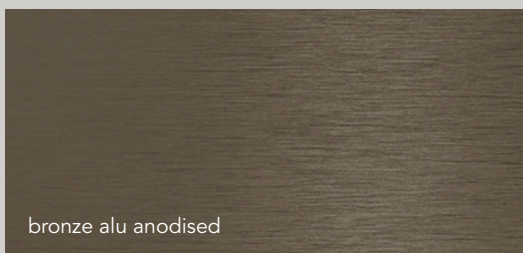

°bloc

carrara bianco extra, honed

walnut, natural waxed

natural alu anodised

brass alu anodised

bronze alu anodised

dark bronze alu anodised

black alu anodised

oak black dye

oak natural, natural waxed

oak classic brown dye

scale 1/1 - Differences in colors and patterns may occur since these are natural materials.

bloc
300-600-900

bloc end
300-600-900

Order Code

20600.AA00 bloc 300
20610.AA00 bloc 600
20620.AA00 bloc 900
20601.AA00 bloc 300 end
20611.AA00 bloc 600 end
20621.AA00 bloc 900 end
20602.AA00 bloc 300 end, incl. driver 100W
20612.AA00 bloc 600 end, incl. driver 100W
20622.AA00 bloc 900 end, incl. driver 100W

- custom material on request
 - oak can be dyed in reference color

AA

Finish

01	black
02	white
21	black alu anodised
22	natural alu anodised
23	brass alu anodised
25	bronze alu anodised
26	dark bronze anodised
30	brass brushed
31	brass polished
40	walnut, natural waxed
41	oak natural, natural waxed
42	oak classic brown dye
43	oak intense black dye
61	carrara bianco extra, honed