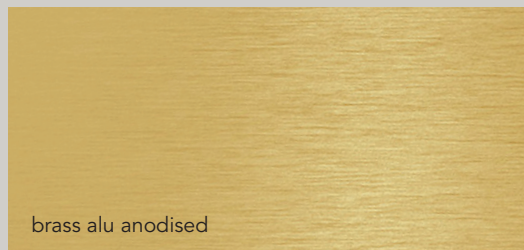

°bloc

carrara bianco extra, honed

walnut, natural waxed

natural alu anodised

brass alu anodised

bronze alu anodised

dark bronze alu anodised

black alu anodised

oak black dye

oak natural, natural waxed

oak classic brown dye

scale 1/1 - Differences in colors and patterns may occur since these are natural materials.

bloc
300-600-900

bloc end
300-600-900

Order Code

20600.AA00 bloc 300
20610.AA00 bloc 600
20620.AA00 bloc 900
20601.AA00 bloc 300 end
20611.AA00 bloc 600 end
20621.AA00 bloc 900 end
20602.AA00 bloc 300 end, incl. driver 100W
20612.AA00 bloc 600 end, incl. driver 100W
20622.AA00 bloc 900 end, incl. driver 100W

- custom material on request
 - oak can be dyed in reference color

AA

Finish

01	black
02	white
21	black alu anodised
22	natural alu anodised
23	brass alu anodised
25	bronze alu anodised
26	dark bronze anodised
30	brass brushed
31	brass polished
40	walnut, natural waxed
41	oak natural, natural waxed
42	oak classic brown dye
43	oak intense black dye
61	carrara bianco extra, honed