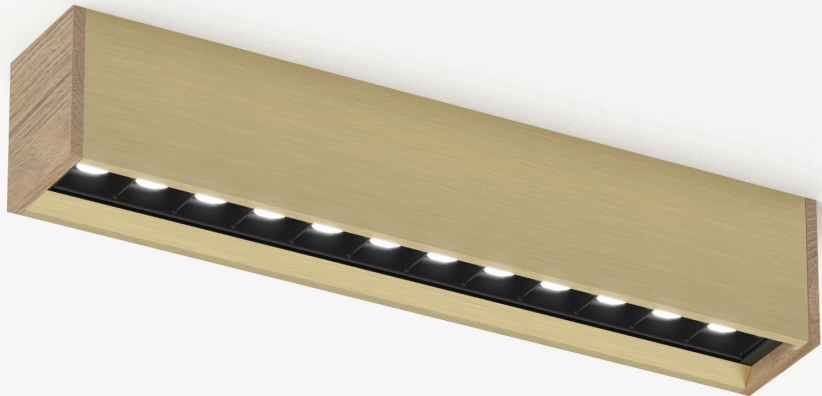

°bloc

The first linear lighting system available in a wide variety of high quality materials to offer a solution to your unique requirements.

Interchangeable °bloc units clip onto a surface mounted track.

Design by etre moderne

°bloc.spot, walnut & brass brushed & °bloc, walnut & white carrara
House, Belgium - architect Pascal François - photograph by Thomas De Bruyne (cafeine.be)

°bloc.spot (oak) & °bloc (carrara)

°bloc

131

°bloc.spot, bianco carrara & °bloc, oak with custom dye finish
Apartment, Belgium - Rubens-Frederix architecten

°bloc.spot, brushed brass & °bloc, carrara bianco / showroom Lumartes, NYC

°bloc.spot monopoint - brass anodised aluminum brushed