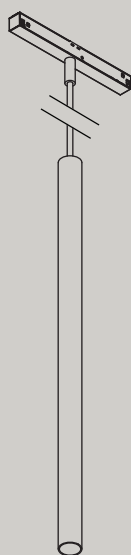

°tubu long ^{new}

materials	aluminium coated or chrome / PC
weight	450gr / 0.99lb
voltage	48 Vdc
wattage	2,5 W
ugr	<19
dimming	DALI, 0-10V, 1-10V, switchDIM, Casambi, Google Home & Amazon Alexa*

*from Q3 2020

IP20  CE ENEC

**Order Code**

11600.AA00.BBBB.CCC.DD tubu long

11603.AA00.BBBB.CCC.DD tubu long monopoint

AA	Finish
01	black
02	white
04	chrome

BBBB	Light
9027	cri >90, 2700K
9030	cri >90, 3000K

CCC	Optic	Output*
100	10°	170lm - 2000cd

DD	Dimming
ND	no dimming
DA	dali (0/1-10V, switchDIM, Casambi through interface)

Accessories

- 10150.0100 recessed ceiling rose black, Ø50 mm
- 10150.0200 recessed ceiling rose white, Ø50 mm

* Values for 3000K. Color temperature influences the lumen output.
Download complete photometric data on our website.