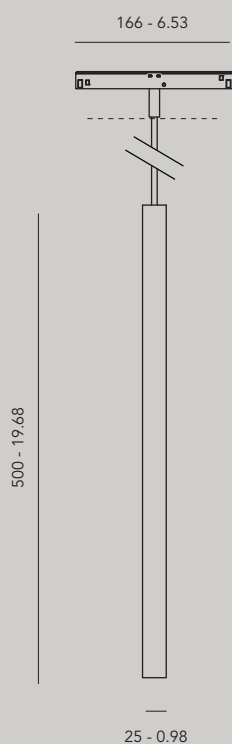

°tubu long ^{new}

materials	aluminium coated or chrome / PC
weight	450gr / 0.99lb
voltage	48 Vdc
wattage	2,5 W
ugr	<19
dimming	DALI, 0-10V, 1-10V, switchDIM, Casambi, Google Home & Amazon Alexa*

*from Q3 2020

IP20  CE ENEC

**Order Code**

11600.AA00.BBBB.CCC.DD tubu long

11603.AA00.BBBB.CCC.DD tubu long monopoint

AA	Finish
01	black
02	white
04	chrome

BBBB	Light
9027	cri >90, 2700K
9030	cri >90, 3000K

CCC	Optic	Output*
100	10°	170lm - 2000cd

DD	Dimming
ND	no dimming
DA	dali (0/1-10V, switchDIM, Casambi through interface)

Accessories

- 10150.0100 recessed ceiling rose black, Ø50 mm
- 10150.0200 recessed ceiling rose white, Ø50 mm

* Values for 3000K. Color temperature influences the lumen output.
Download complete photometric data on our website.