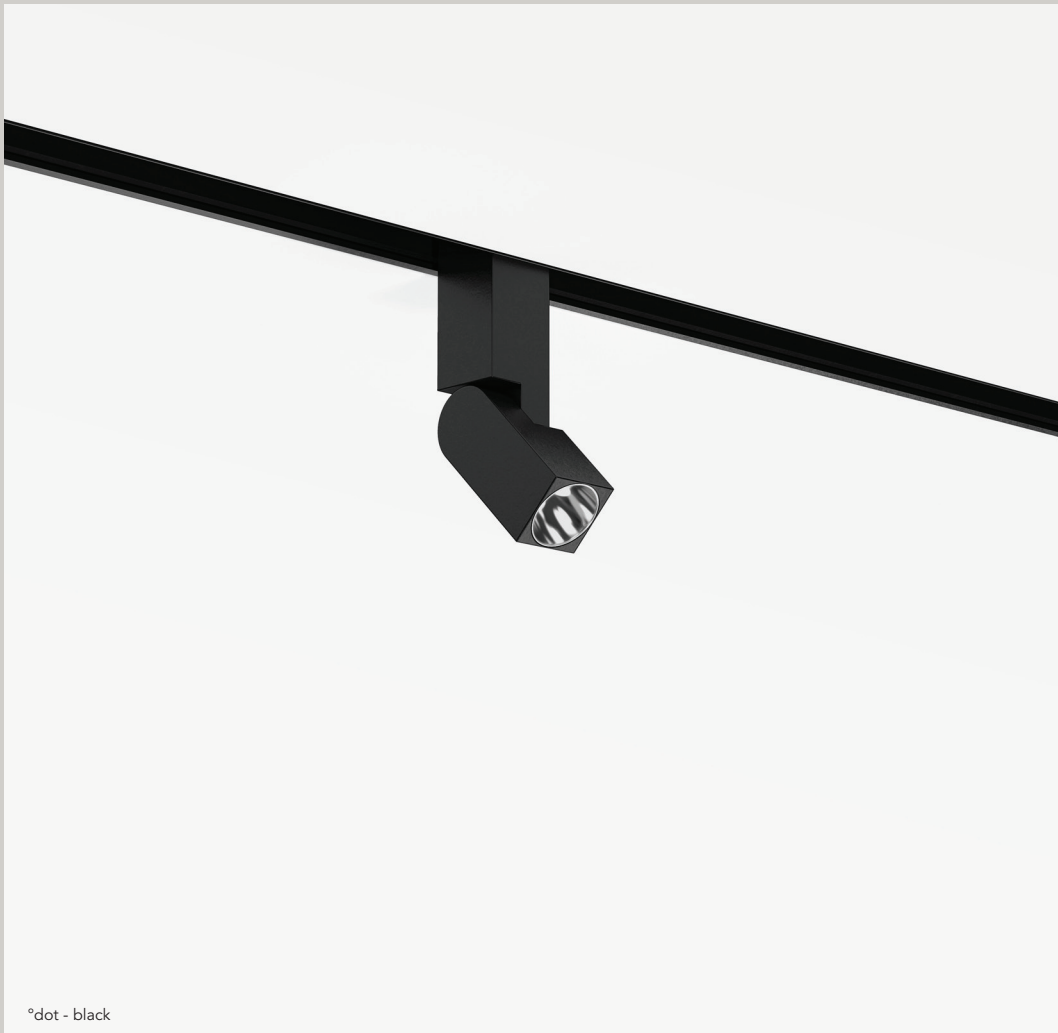

°dot

| | |
|-----------|---|
| materials | aluminium coated or anodised / PC |
| weight | 100gr / 0.22lb |
| voltage | 48 Vdc |
| wattage | 2,5 W |
| dimming | DALI, 0-10V, 1-10V, switchDIM, Casambi, Google Home & Amazon Alexa* |

*from Q3 2020

IP20    ENEC

°dot - black

Order Code

11300.AA00.BBBB.CCC.DD dot

11303.AA00.BBBB.CCC.DD dot monopoint

| | | |
|-----------|----------------------|------------|
| AA | Finish | |
| 01 | black | |
| 02 | white | |
| 22 | aluminum anodised | on request |
| 23 | brass anodised | on request |
| 25 | bronze anodised | on request |
| 26 | dark bronze anodised | on request |