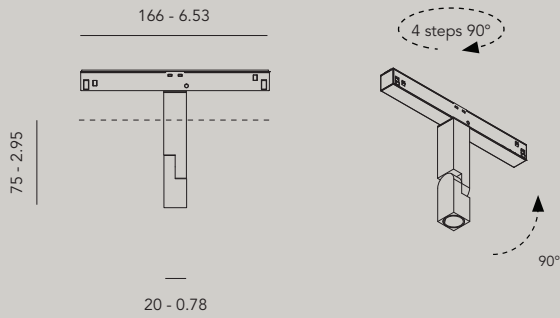

°dot

| | |
|-----------|---|
| materials | aluminium coated or anodised / PC |
| weight | 100gr / 0.22lb |
| voltage | 48 Vdc |
| wattage | 2,5 W |
| dimming | DALI, 0-10V, 1-10V, switchDIM, Casambi, Google Home & Amazon Alexa* |

*from Q3 2020

IP20    ENEC

°dot - black

Order Code

11300.AA00.BBBB.CCC.DD dot

11303.AA00.BBBB.CCC.DD dot monopoint

| | | |
|-----------|----------------------|------------|
| AA | Finish | |
| 01 | black | |
| 02 | white | |
| 22 | aluminum anodised | on request |
| 23 | brass anodised | on request |
| 25 | bronze anodised | on request |
| 26 | dark bronze anodised | on request |