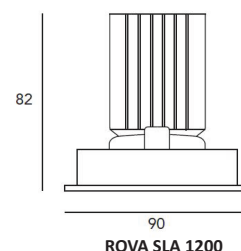

**TECHNICAL DATA**

Application	ceiling - recessed
Dimensions	cut out: torsion springs: $\varnothing 86\text{mm}$ h100mm flat springs: $\varnothing 83\text{mm}$ h100mm
IP rating	IP20
Power	250/350mA
Lifetime L70/B10/65°C	250mA: 42000h / 350mA: >50000h
MacAdam ellipse	3
Guarantee	3 year

Color Temperature	Wattage	Forward Current	Lumen (LED) (at $t_p = 65^\circ\text{C}$)	Lumen/Watt (LED) (at $t_p = 65^\circ\text{C}$)	CRI	Energy Label
2700K	8,8W	250mA	770 lm	88 lm/W	90+	A+
	12,2W	350mA	1140 lm	93 lm/W	90+	A+
3000K	8,8W	250mA	840 lm	95 lm/W	90+	A+
	12,2W	350mA	1170 lm	96 lm/W	90+	A+
4000K	8,8W	250mA	890 lm	101 lm/W	90+	A++
	12,2W	350mA	1270 lm	104 lm/W	90+	A++