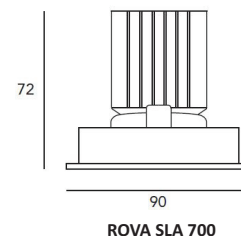

**TECHNICAL DATA**

Application	ceiling - recessed
Dimensions	cut out: torsion springs: $\varnothing 86\text{mm}$ h100mm flat springs: $\varnothing 83\text{mm}$ h100mm
IP rating	IP20
Power	250/350mA
Lifetime L70/B10/65°C	250mA: 42000h / 350mA: >50000h
MacAdam ellipse	3
Guarantee	3 year