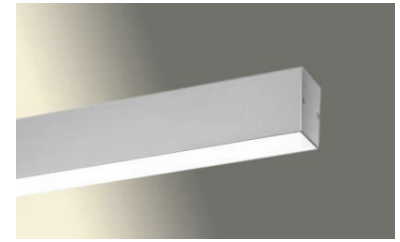

**PRODUCT DESCRIPTION**

Extruded profile in aluminium, champagne, white or black powder coated with opal polycarbonate protection. Available in several color temperatures, dimmable and non dimmable.

Different compositions can be made with different lengths and corners.

**TECHNICAL DATA**

Application	ceiling - recessed, surface and suspension wall - surface
Dimensions	L x 59 x 80mm
IP rating	IP20
Power	230V
Lifetime L70/F10/65°C	>60000h
MacAdam ellipse	3
Guarantee	5 year