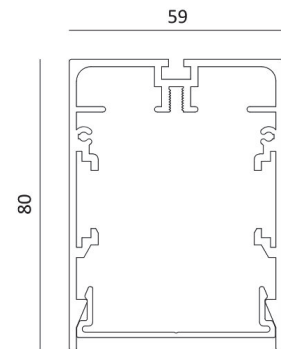

**TECHNICAL DATA**

Application	ceiling - recessed, surface and suspension wall - surface
Dimensions	L x 59 x 80mm
IP rating	IP20
Power	230V
Lifetime L70/F10/65°C	>60000h
MacAdam ellipse	3
Guarantee	5 year