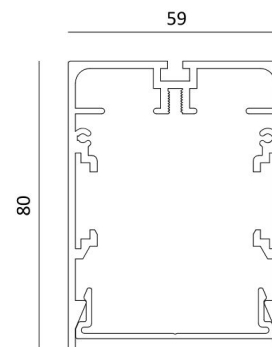

TECHNICAL DATA

Application	ceiling - recessed, surface and suspension wall - surface
Dimensions	L x 59 x 80mm
IP rating	IP20
Power	230V
Lifetime L70/F10/65°C	58000h (2700K: >50000h)
MacAdam ellipse	3
Guarantee	5 year