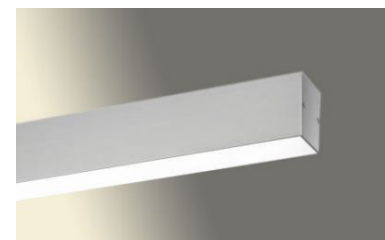

PRODUCT DESCRIPTION

Aluminium extruded profile, aluminium, white or black powder coated, with opal polycarbonate protection. Available in several color temperatures, dimmable and non dimmable.

Different compositions can be made with different lengths and corners.

TECHNICAL DATA

Application	ceiling - recessed, surface and suspension wall - surface
Dimensions	L x 59 x 80mm
IP rating	IP20
Power	230V
Lifetime L70/F10/65°C	58000h (2700K: >50000h)
MacAdam ellipse	3
Guarantee	5 year