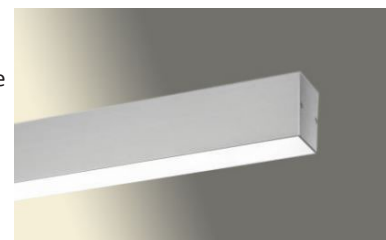

PRODUCT DESCRIPTION

Aluminium extruded profile, aluminium, white or black powder coated, with opal polycarbonate protection. The PI-LED-version makes it possible to change color from 2500K to 7000K but also to create all additional RGB-colors. This way any atmosphere can be created.

Different compositions can be made with different lengths and corners.

TECHNICAL DATA

Application	ceiling - resseced, surface and suspension wall - surface
Dimensions	L x 59 x 80mm
IP rating	IP20
Power	230V
Lifetime L70/B10/65°	50000h
MacAdam ellipse	3
Guarantee	5 year