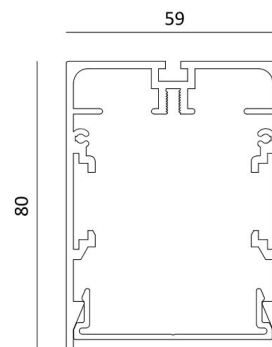

Different compositions can be made with different lengths and corners.

TECHNICAL DATA

Application	ceiling - resseced, surface and suspension wall - surface
Dimensions	L x 59 x 80mm
IP rating	IP20
Power	230V
Lifetime L70/B10/65°	50000h
MacAdam ellipse	3
Guarantee	5 year

Color Temperature	Supply Voltage	Lumen/Watt (LED)	CRI	Energy Label
2500K-7000K RGB	48V	110 lm/W	90+	A+

ORDER REFERENCE

> [PROFILE](#)

PROFILE /m	ZUMI34PF160SFP + W / B / A	U59 EMPTY profile /m
END CAP	ZUMI34PF160EC + W / B / A	U59 ENDCAP
PMMA /m	ZUMI34PMMA	U59 PMMA satin plexi profile/m

> OPTIONS

CORNER 90°		ZUMI34C90	U59 Corner 90°
CORNER 180°		ZUMI34C180	U59 Corner 180°
SQUARE BASE		ZUMIPD6060 + W / B / A	Square base 60x60
ROUND BASE		ZUMIPD801 + W / B / A	Round base ø80mm
WIRE 1,60m		ZUMI12WIRE160	WIRE 5x0,75 1M60
WIRE 6,00m		ZUMI12WIRE600	WIRE 5x0,75 6M00
SUSPENSION CABLE SINGLE		ZUMI12SUSPSU70160	U59 suspension cable single 1m60
		ZUMI12SUSPSU70600	U59 suspension cable single 6m00
COVERPROF.		ZUMI34COVER + W / B / A	U59 Blind cover /m