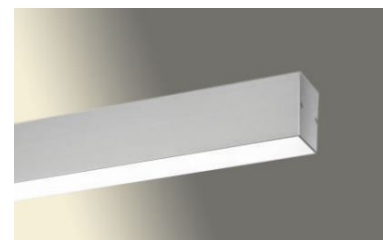

**PRODUCT DESCRIPTION**

Aluminium extruded profile, aluminium, white or black powder coated, with opal polycarbonate protection. Tunable white from 3000K up to 6000K, standard dimmable (DALI, DSI or switchDIM).

Different compositions can be made with different lengths and corners.

**TECHNICAL DATA**

Application	ceiling - resseced, surface and suspension wall - surface
Dimensions	L x 59 x 80mm
IP rating	IP20
Power	230V
Lifetime L70/F10/65°C	50000h
MacAdam ellipse	3
Guarantee	5 year