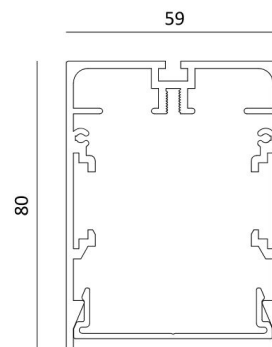

TECHNICAL DATA

Application	ceiling - resseced, surface and suspension wall - surface
Dimensions	L x 59 x 80mm
IP rating	IP20
Power	230V
Lifetime L70/F10/65°C	50000h
MacAdam ellipse	3
Guarantee	5 year

Color Temperature	Forward Current	Lumen/Watt (LED) (at tp = 65°C)	CRI	Energy Label
3000K-6000K	250mA	110 lm/W	80+	A+