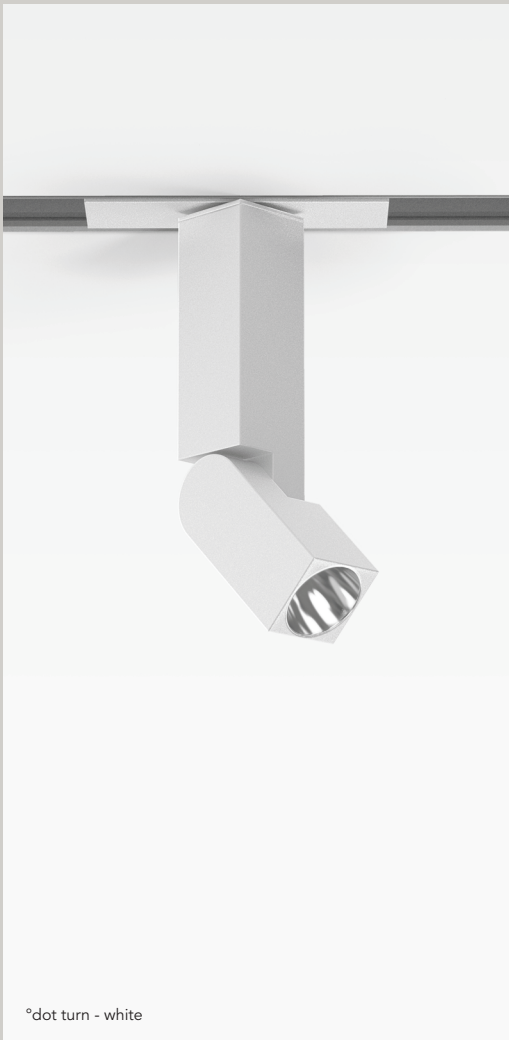

°dot turn

materials	aluminium coated or anodised / PC
weight	186gr / 0.41lb
voltage	48 Vdc
wattage	2,5 W
dimming	DALI, 0-10V, 1-10V, switchDIM, Casambi, Google Home & Amazon Alexa*

*from Q3 2020

IP20    ENEC

°dot turn - black

Order Code

11310.AA00.BBBB.CCC.DD dot turn

11313.AA00.BBBB.CCC.DD dot turn monopoint

AA	Finish	
01	black	
02	white	
22	aluminum anodised	on request
23	brass anodised	on request
25	bronze anodised	on request
26	dark bronze anodised	on request
BBBB	Light	
9027	cri >90, 2700K	
9030	cri >90, 3000K	
9040	cri >90, 4000K - on request	
CCC	Optic	Output*
100	10°	170lm - 2000cd
DD	Dimming	
ND	no dimming	
DA	dali (0/1-10V, switchDIM, Casambi through interface)	

Accessories

10107 line S plasterkit dot turn

* Values for 3000K. Color temperature influences the lumen output. Download complete photometric data on our website.