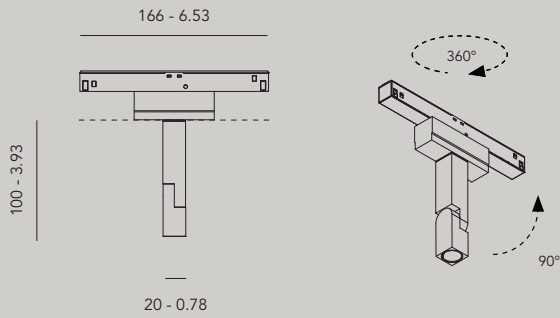

°dot turn

materials	aluminium coated or anodised / PC
weight	186gr / 0.41lb
voltage	48 Vdc
wattage	2,5 W
dimming	DALI, 0-10V, 1-10V, switchDIM, Casambi, Google Home & Amazon Alexa*

*from Q3 2020

IP20    ENEC

°dot turn - black

Order Code

11310.AA00.BBBB.CCC.DD dot turn

11313.AA00.BBBB.CCC.DD dot turn monopoint

AA	Finish	
01	black	
02	white	
22	aluminum anodised	on request
23	brass anodised	on request
25	bronze anodised	on request
26	dark bronze anodised	on request
BBBB	Light	
9027	cri >90, 2700K	
9030	cri >90, 3000K	
9040	cri >90, 4000K - on request	
CCC	Optic	Output*
100	10°	170lm - 2000cd
DD	Dimming	
ND	no dimming	
DA	dali (0/1-10V, switchDIM, Casambi through interface)	

Accessories

10107 line S plasterkit dot turn

* Values for 3000K. Color temperature influences the lumen output. Download complete photometric data on our website.