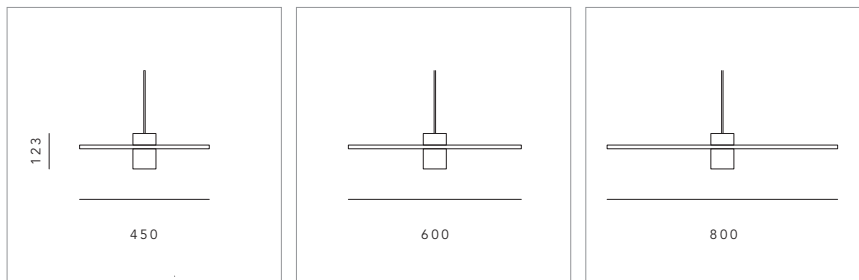

SUSPENDED

SURFACE

WALL

* tinged colours