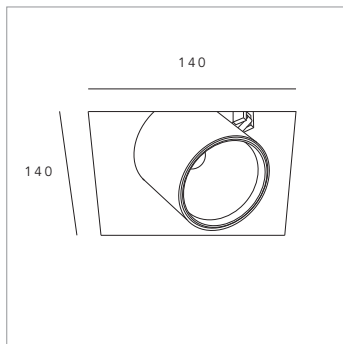

TUBB TRIMLESS

Available in single and double, others on request.

TUBB 3F TRACK

TUBB SURFACE

TUBB S 80

TUBB TRIMLESS

TUBB TRACK

Reflector: silver or gold
 Angles: 16°, 25°, 39° or 61°
 Option: honeycomb
 LED colour: 2400K > 5000K, Art, Fashion, Food