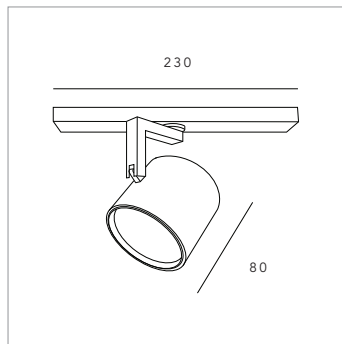

TUBB TRIMLESS

Available in single and double, others on request.

TUBB 3F TRACK

TUBB SURFACE

TUBB S 80

TUBB TRIMLESS

TUBB TRACK

Reflector: silver or gold
 Angles: 16°, 25°, 39° or 61°
 Option: honeycomb
 LED colour: 2400K > 5000K, Art, Fashion, Food