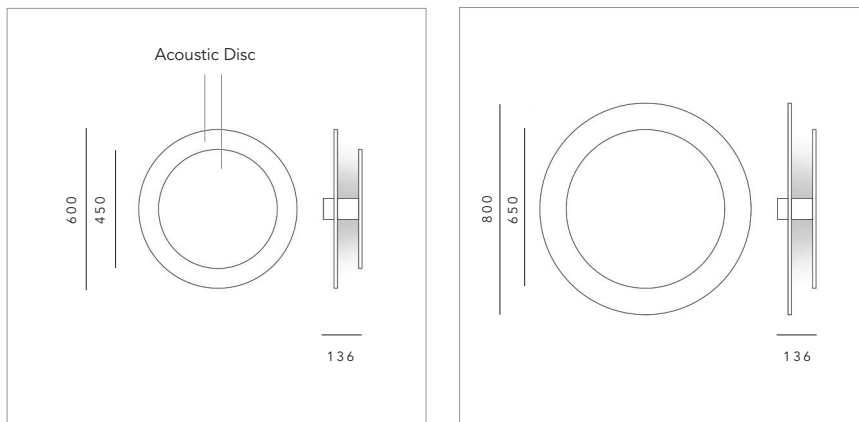

600 mm

Acoustic Disc: 'coffee'
Tubb: forest + gold reflector

450 mm

Acoustic Disc: 'tinged with beige'
Tubb: forest + gold reflector

800 mm

Acoustic Disc: 'tinged with beige'
Tubb: forest + gold reflector

TUBB SILENTI

450 mm

Acoustic Disc: 'tinged with beige'
Tubb: forest + gold reflector

SUSPENDED

SURFACE

WALL

* tinged colours