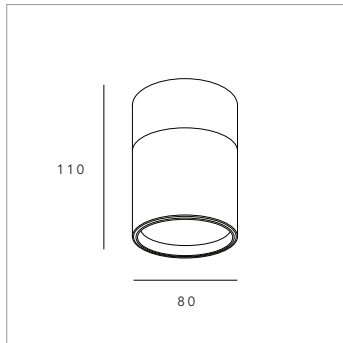

TUBB TRIMLESS

Available in single and double, others on request.

TUBB 3F TRACK

TUBB SURFACE

TUBB S 80

TUBB TRIMLESS

TUBB TRACK

Reflector: silver or gold
 Angles: 16°, 25°, 39° or 61°
 Option: honeycomb
 LED colour: 2400K > 5000K, Art, Fashion, Food

600 mm

Acoustic Disc: 'coffee'
Tubb: forest + gold reflector

450 mm

Acoustic Disc: 'tinged with beige'
Tubb: forest + gold reflector

800 mm

Acoustic Disc: 'tinged with beige'
Tubb: forest + gold reflector

TUBB SILENTI

450 mm

Acoustic Disc: 'tinged with beige'
Tubb: forest + gold reflector

SUSPENDED

SURFACE

WALL

* tinged colours