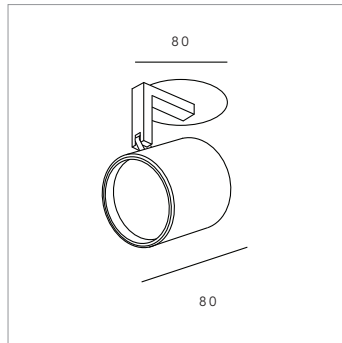

TUBB TRIMLESS

Available in single and double, others on request.

TUBB 3F TRACK

TUBB SURFACE

TUBB S 80

TUBB TRIMLESS

TUBB TRACK

Reflector: silver or gold
 Angles: 16°, 25°, 39° or 61°
 Option: honeycomb
 LED colour: 2400K > 5000K, Art, Fashion, Food

600 mm

Acoustic Disc: 'coffee'
Tubb: forest + gold reflector

450 mm

Acoustic Disc: 'tinged with beige'
Tubb: forest + gold reflector

800 mm

Acoustic Disc: 'tinged with beige'
Tubb: forest + gold reflector

TUBB SILENTI