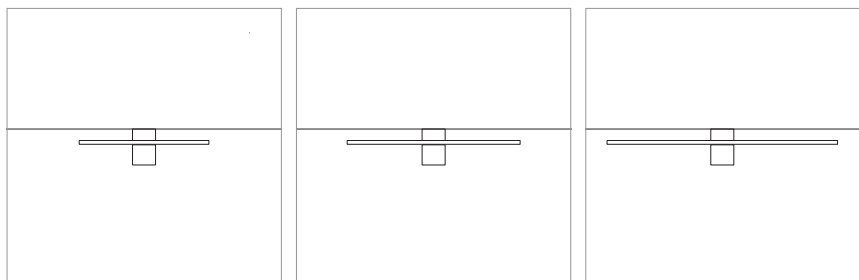

SUSPENDED

SURFACE

WALL

* tinged colours