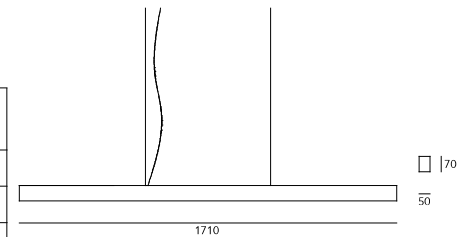

PRODUCT DESCRIPTION

Leather luminaire standard in black leather with a rounded opal cover inside.
Other leather finish on request.

TECHNICAL DATA

Application	Suspension
Dimensions	1710 x 50 x 70mm
IP rating	IP20
Power	230V
Lifetime L70/F10/65°C	>60000h
MacAdam ellipse	3
Guarantee	5 year

Color Temperature	Wattage	Forward current	Lumen (LED) (at tp = 65°C)	Lumen/Watt (LED) (at tp = 65°C)	CRI	Energy Label
2700K	31,4W	400mA	3672 lm	135 lm/W	90+	D
3000K	31,4W	400mA	3816 lm	142 lm/W	90+	D
4000K	31,4W	400mA	3960 lm	148 lm/W	90+	D

ORDER REFERENCE

> [LUMINAIRE](#)

! ORDER REFERENCE + DD (for Dali dim)

2700K	ZUMI1682380119	U Leather LO LLE-ADV5 1710mm 31,4W 3672 lm 2700K CRI90+ incl. driver
3000K	ZUMI1682390119	U Leather LO LLE-ADV5 1710mm 31,4W 3816 lm 3000K CRI90+ incl. driver
4000K	ZUMI1682400119	U Leather LO LLE-ADV5 1710mm 31,4W 3960 lm 4000K CRI90+ incl. driver

> [DRIVER](#)

Included, if dimmable: DALI, DSI, switchDIM.