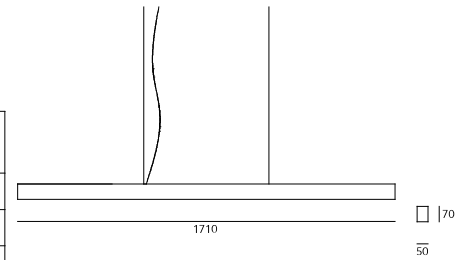

PRODUCT DESCRIPTION

Leather Luminaire standard in black leather with a rounded opal cover inside.
Other leather finish on request.

TECHNICAL DATA

Application	Suspension
Dimensions	1710 x 50 x 70mm
IP rating	IP20
Power	230V
Lifetime L70/F10/65°C	>60000h
MacAdam ellipse	3
Guarantee	5 year

Color Temperature	Wattage	Forward current	Lumen (LED) (at tp = 65°C)	Lumen/Watt (LED) (at tp = 65°C)	CRI	Energy Label
2700K	64,6W	275mA	7638 lm	136 lm/W	90+	D
3000K	61,7W	400mA	7836 lm	146 lm/W	90+	D
4000K	61,7W	400mA	8220 lm	153 lm/W	90+	D