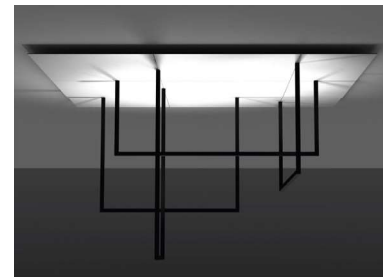

PRODUCT DESCRIPTION

Ceiling luminaire for indirect lighting.
 Available in different color temperatures, dimmable and non dimmable.
 Different configurations can be made between several Miro's (see picture below).

TECHNICAL DATA

Application	surface
Dimensions	1200 x 1200 x 723mm
IP rating	IP20
Power	230W
Lifetime L70/B10/65°C	72000h
MacAdam ellipse	3
Guarantee	5 year

Color Temperature	Wattage	Supply Voltage	Lumen (LED) (at tp = 65°C)	Lumen/Watt (LED) (at tp = 65°C)	CRI	Energy Label
2700K	68,4W	24V DC	6356 lm	118 lm/W	90+	E
3000K	64,6W	24V DC	6191 lm	108 lm/W	90+	E