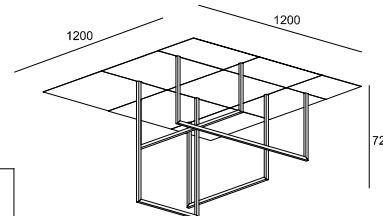

PRODUCT DESCRIPTION

Ceiling luminaire for indirect lighting.
 Available in different color temperatures, dimmable and non dimmable.
 Different configurations can be made between several Miro's (see picture below).

TECHNICAL DATA

Application	surface
Dimensions	1200 x 1200 x 723mm
IP rating	IP20
Power	230W
Lifetime L70/B10/65°C	72000h
MacAdam ellipse	3
Guarantee	5 year

Color Temperature	Wattage	Supply Voltage	Lumen (LED) (at tp = 65°C)	Lumen/Watt (LED) (at tp = 65°C)	CRI	Energy Label
2700K	68,4W	24V DC	6356 lm	118 lm/W	90+	E
3000K	64,6W	24V DC	6191 lm	108 lm/W	90+	E