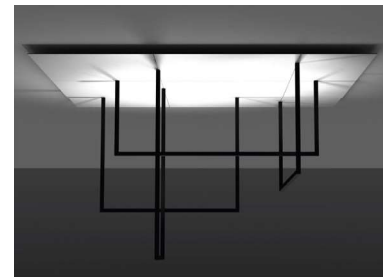

PRODUCT DESCRIPTION

Ceiling luminaire for indirect lighting.
 Available in different color temperatures, dimmable and non dimmable.
 Different configurations can be made between several Miro's (see picture below).

TECHNICAL DATA

Application	surface
Dimensions	1500 x 900 x 723mm
IP rating	IP20
Power	230V
Lifetime L70/F10/65°C	72000h
MacAdam ellipse	3
Guarantee	5 year

Color Temperature	Wattage	Supply Voltage	Lumen (LED) (at tp = 65°C)	Lumen/Watt (LED) (at tp = 65°C)	CRI	Energy Label
2700K	68,4W	24V DC	6356 lm	118 lm/W	90+	E
3000K	64,6W	24V DC	6191 lm	108 lm/W	90+	E