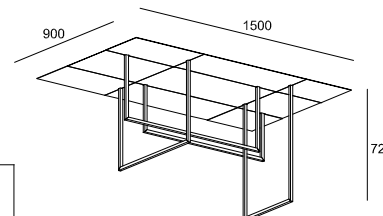

PRODUCT DESCRIPTION

Ceiling luminaire for indirect lighting.
 Available in different color temperatures, dimmable and non dimmable.
 Different configurations can be made between several Miro's (see picture below).

TECHNICAL DATA

Application	surface
Dimensions	1500 x 900 x 723mm
IP rating	IP20
Power	230V
Lifetime L70/F10/65°C	72000h
MacAdam ellipse	3
Guarantee	5 year

Color Temperature	Wattage	Supply Voltage	Lumen (LED) (at tp = 65°C)	Lumen/Watt (LED) (at tp = 65°C)	CRI	Energy Label
2700K	68,4W	24V DC	6356 lm	118 lm/W	90+	E
3000K	64,6W	24V DC	6191 lm	108 lm/W	90+	E