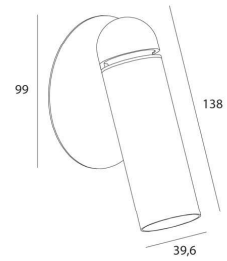

TECHNICAL DATA

Application	semi - recessed
Dimensions	cut out: ø68mm (standard junction box)
IP rating	IP20
Power	200mA
Lifetime L70/F10/65°C	>60000h
MacAdam ellipse	3
Guarantee	5 year

(*on components, only if ordered luminaire + driver)