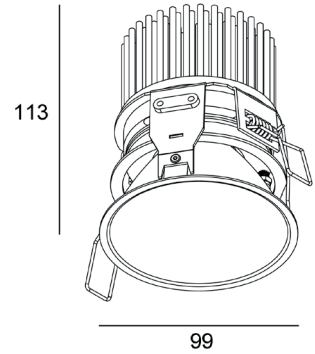

TECHNICAL DATA

Application	ceiling - recessed
Dimensions	cut out: ø92mm h140mm
IP rating	IP55
Power	500mA
Lifetime L70/F10/65°C	>55000h
MacAdam ellipse	3
Guarantee	5 year

(*on components, only if ordered luminaire + driver)