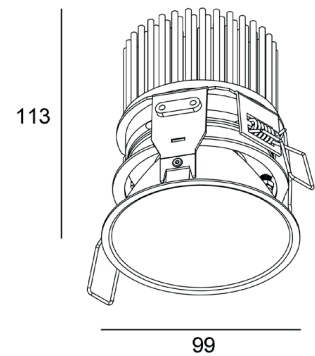

TECHNICAL DATA

Application	ceiling - recessed
Dimensions	cut out: $\varnothing$92mm h140mm
IP rating	IP55
Power	850mA
Lifetime L70/B10/65°C	60000h
MacAdam ellipse	3
Guarantee	5 year

(*on components, only if ordered luminaire + driver)

Color Temperature	Wattage	Forward Current	Lumen (LED) (at tp = 65°C)	Lumen/Watt (LED) (at tp = 65°C)	CRI	Energy Label
WW	27,6W	850mA	2812 lm	102 lm/W	90	F
CW	27,6W	850mA	2776 lm	101lm/W	90	F