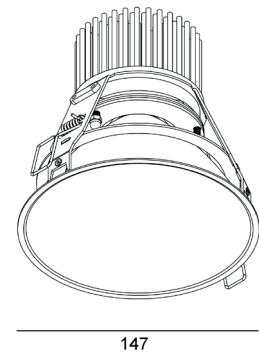

TECHNICAL DATA

Application ceiling - recessed
Dimensions cut out: ø140mm h160mm
IP rating IP55
Power 700mA
Lifetime L70/F10/65°C >55000h
MacAdam ellipse 3
Guarantee 5 year
(*on components, only if ordered luminaire + driver)

Color Temperature	Wattage	Forward Current	Lumen (LED) (at tp = 65°C)	Lumen/Watt (LED) (at tp = 65°C)	CRI	Energy Label
2400K	23,6W	700mA	1653 lm	71 lm/W	90+	F
2700K	23,6W	700mA	3125 lm	134 lm/W	90+	E
3000K	23,6W	700mA	3441 lm	147 lm/W	90+	E
4000K <u>only Black/White</u>	23,6W	700mA	3596 lm	154 lm/W	90+	E

138