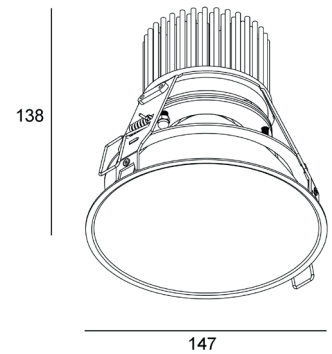

TECHNICAL DATA

Application	ceiling - recessed
Dimensions	cut out: ø140mm h160mm
IP rating	IP55
Power	850mA
Lifetime L70/B10/65°C	60000h
MacAdam ellipse	3
Guarantee	5 year

(*on components, only if ordered luminaire + driver)

Color Temperature	Wattage	Forward Current	Lumen (LED) (at tp = 65°C)	Lumen/Watt (LED) (at tp = 65°C)	CRI	Energy Label
WW	27,6W	850mA	2812 lm	102 lm/W	90	F
CW	27,6W	850mA	2776 lm	101lm/W	90	F