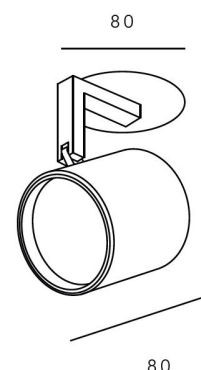

Application	semi-recessed
Dimensions	cut out ø 60mm h 60mm
IP rating	IP20
Power	350mA / 500mA
Lifetime L70/F10/65°C	>55000h
MacAdam ellipse	3
Guarantee	5 year

(*on components, only if ordered luminaire **+driver**)