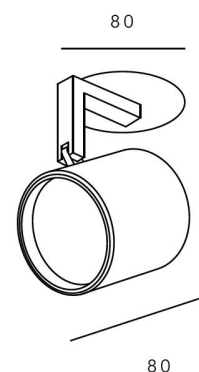

PRODUCT DESCRIPTION

The TUBB S80 is a rotatable spot placed on a plate with a diameter of 80mm for general or accent lighting. Aluminium luminaire in several colors and color temperatures with several possible reflectors.

TECHNICAL DATA

Application	semi-recessed
Dimensions	cut out ø 60mm h 60mm
IP rating	IP20
Power	350mA / 500mA
Lifetime L70/F10/65°C	>55000h
MacAdam ellipse	3
Guarantee	5 year

(*on components, only if ordered luminaire **+driver**)