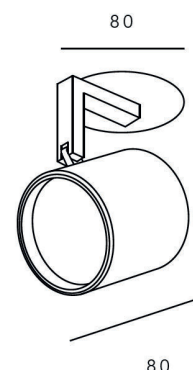

PRODUCT DESCRIPTION

The TUBB S80 is a rotatable spot placed on a plate with a diameter of 80mm for general or accent lighting. Aluminium luminaire in several colors and color temperatures with several possible reflectors.

TECHNICAL DATA

Application	semi-recessed
Dimensions	cut out ø 60mm h 60mm
IP rating	IP20
Power	350mA / 500mA
Lifetime L70/F10/65°C	>55000h
MacAdam ellipse	2
Guarantee	5 year

(*on components, only if ordered luminaire **+driver**)

**ORDER REFERENCE**

> [LUMINAIRE](#)

! ORDER REFERENCE + (1) **W** (white) / **B** (black) / **G** (gold) / **F** (forest)
+ (2) **G** (gold reflector)

14°	ZUMI72222317	Tubb S80 Art CRI97 SLE G7 11,8/16,9W 350/500mA 1210/1729 lm 3000K 14° glass excl. driver
25°	ZUMI72222417	Tubb S80 Art CRI97 SLE G7 11,8/16,9W 350/500mA 1210/1729 lm 3000K 25° glass excl. driver
39°	ZUMI72222517	Tubb S80 Art CRI97 SLE G7 11,8/16,9W 350/500mA 1210/1729 lm 3000K 39° glass excl. driver
61°	ZUMI72222617	Tubb S80 Art CRI97 SLE G7 11,8/16,9W 350/500mA 1210/1729 lm 3000K 61° glass excl. driver