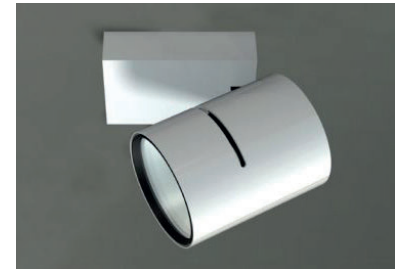

PRODUCT DESCRIPTION

Surface mounted spot for general or accent lighting.
 The fashion version has an optimized light spectrum with warm, vibrant colours combined with a pure, shiny white, which is ideal for the perfect fashion presentation.

Aluminium luminaire, white or black powder coated, with several possible reflectors (16°, 26°, 42°)

TECHNICAL DATA

Application surface
 Dimensions ø 120mm h 150mm - base 150 x 96 x 40mm
 IP rating IP20
 Power 230V
 Lifetime L70/F10/65°C >60000h
 MacAdam ellipse 3
 Guarantee 5 year