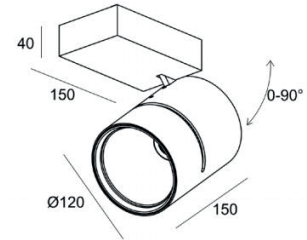

Aluminium luminaire, white or black powder coated, with several possible reflectors (16°, 26°, 42°)

TECHNICAL DATA

Application surface
 Dimensions ø 120mm h 150mm - base 150 x 96 x 40mm
 IP rating IP20
 Power 230V
 Lifetime L70/F10/65°C >60000h
 MacAdam ellipse 3
 Guarantee 5 year