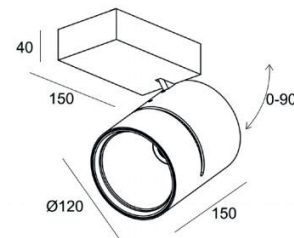

PRODUCT DESCRIPTION

Surface mounted spot for general or accent lighting. The art version is with its CRI 98 the perfect solution to enlighten art and musea.

Aluminium luminaire, white or black powder coated, with several possible reflectors (16°, 26°, 42°).

TECHNICAL DATA

| | |
|-----------------------|--|
| Application | surface |
| Dimensions | ∅ 120mm h 150mm - base 150 x 96 x 40mm |
| IP rating | IP20 |
| Power | 230V |
| Lifetime L70/F10/65°C | >60000h |
| MacAdam ellipse | 2 |
| Guarantee | 5 year |