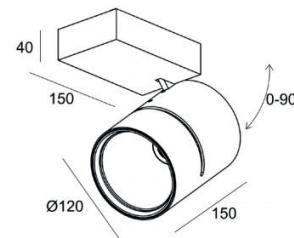

Aluminium luminaire, white or black powder coated, with several possible reflectors (16°, 26°, 42°) Standard equipped with PC-cover for food environment.

TECHNICAL DATA

| | |
|-----------------------|--|
| Application | surface |
| Dimensions | ∅ 120mm h 150mm - base 150 x 96 x 40mm |
| IP rating | IP20 |
| Power | 230V |
| Lifetime L70/F10/65°C | >60000h |
| MacAdam ellipse | 3 |
| Guarantee | 5 year |