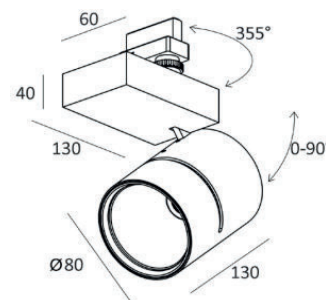

PRODUCT DESCRIPTION

A mini version of the slingshot. Spot on track for general or accent lighting with a CRI of >90 for a better color accuracy.

Aluminium luminaire, white or black powder coated, available in different color temperatures, with several possible reflectors (25°, 39°, 61°).

TECHNICAL DATA

Application	3F track
Dimensions	∅ 80mm h 130mm - base 130 x 60 x 40mm
IP rating	IP20
Power	230V
Lifetime L70/F10/65°C	>55000h
MacAdam ellipse	3
Guarantee	5 year

Color Temperature	Wattage	Forward Current	Lumen (LED) (at tp = 65°C)	Lumen/Watt (LED) (at tp = 65°C)	CRI	Energy Label
2700K	19,4W	500mA	2225 lm	134 lm/W	90+	E
3000K	19,4W	500mA	2449 lm	147 lm/W	90+	E
3500K	19,4W	500mA	2474 lm	149 lm/W	90+	E
4000K	19,4W	500mA	2536 lm	152 lm/W	90+	E

ORDER REFERENCE

> LUMINAIRE

! ORDER REFERENCE + (1) **W** (white) / **B** (black)
 + (2) **G** (gold reflector) option only for 2700K or 3000K
 + (3) **DD1** (for DALI dim.Eutrac) / **DD2** (for DALI dim. Global) / **PD** (for dimmable phase cut)