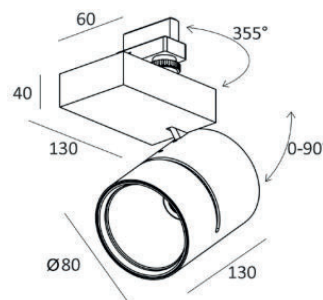

Aluminium luminaire, white or black powder coated, with several possible reflectors (25°, 39°, 61°). Standard equipped with PC-cover for food environment.

**TECHNICAL DATA**

Application	3F track
Dimensions	∅ 80mm h 130mm - base 130 x 60 x 40mm
IP rating	IP20
Power	230V
Lifetime L70/F10/65°C	>55000h
MacAdam ellipse	3 (GOLD+ /FRESH MEAT: 4)
Guarantee	5 year