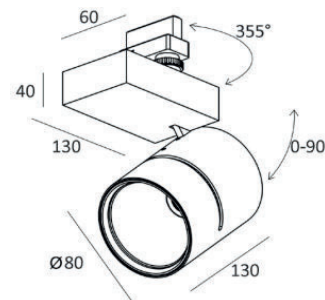

PRODUCT DESCRIPTION

A mini version of the slingshot, Spot on track for general or accent lighting. The art version is with its CRI 98 the perfect solution to enlighten art and musea.

Aluminium luminaire, white or black powder coated, with several possible reflectors (25°, 39°, 61°).

TECHNICAL DATA

Application	3F track
Dimensions	∅ 80mm h 130mm - base 130 x 60 x 40mm
IP rating	IP20
Power	230V
Lifetime L70/F10/65°C	>55000h
MacAdam ellipse	2
Guarantee	5 year

Color Temperature	Wattage	Forward Current	Lumen (LED) (at tp = 65°C)	Lumen/Watt (LED) (at tp = 65°C)	CRI	Energy Label
3100K	19,4W	500mA	1729 lm	104 lm/W	98	F

ORDER REFERENCE

> LUMINAIRE

! ORDER REFERENCE + (1) **W** (white) / **B** (black)
 + (2) **DD1** (for DALI dim.Eutrac) / **DD2** (for DALI dim. Global)/ **PD** (for dimmable phase cut)

3100K

25°	ZUMI252221507	Slingshot Mini 3F Art SLE G7 1729lm 500mA 19,4W 3100K CRI98 25° incl.driver
39°	ZUMI252221607	Slingshot Mini 3F Art SLE G7 1729lm 500mA 19,4W 3100K CRI98 39° incl.driver
61°	ZUMI252221707	Slingshot Mini 3F Art SLE G7 1729lm 500mA 19,4W 3100K CRI98 61° incl.driver