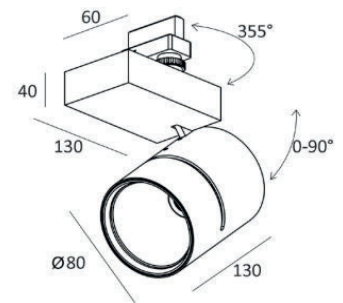

Aluminium luminaire, white or black powder coated, with several possible reflectors (25°, 39°, 61°).

**TECHNICAL DATA**

Application	3F track
Dimensions	∅ 80mm h 130mm - base 130 x 60 x 40mm
IP rating	IP20
Power	230V
Lifetime L70/F10/65°C	>55000h
MacAdam ellipse	3
Guarantee	5 year

Color Temperature	Wattage	Forward Current	Lumen (LED) (at tp = 65°C)	Lumen/Watt (LED) (at tp = 65°C)	CRI	Energy Label
3250K	19,4W	500mA	1876 lm	136 lm/W	95	F

**ORDER REFERENCE**

> LUMINAIRE

**! ORDER REFERENCE** + (1) **W** (white) / **B** (black)  
 + (2) **DD1** (for DALI dim.Eutrac) / **DD2** (for DALI dim. Global) / **PD** (for dimmable phase cut)