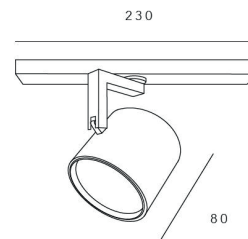

TECHNICAL DATA

Application	3F track (If dimm. :Only Global or Stucchi track) (not dimm. Global, Stucchi or Eutrac)
Dimensions	ø 80mm h 80mm
IP rating	IP20
Power	230V
Lifetime L70/F10/65°C	>55000h
MacAdam ellipse	3
Guarantee	5 year