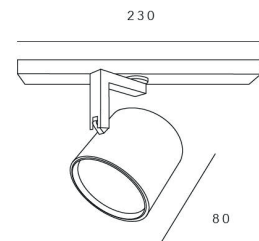

TECHNICAL DATA

Application	3F track (If dimm. :Only Global or Stucchi track) (not dimm. Global, Stucchi or Eutrac)
Dimensions	ø 80mm h 80mm
IP rating	IP20
Power	230V
Lifetime L70/F10/65°C	>55000h
MacAdam ellipse	2
Guarantee	5 year