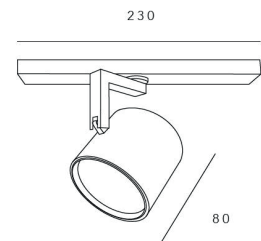

TECHNICAL DATA

Application	3F track (If dimm. :Only Global or Stucchi track) (not dimm. Global, Stucchi or Eutrac)
Dimensions	ø 80mm h 80mm
IP rating	IP20
Power	230V
Lifetime L70/F10/65°C	>55000h
MacAdam ellipse	2
Guarantee	5 year